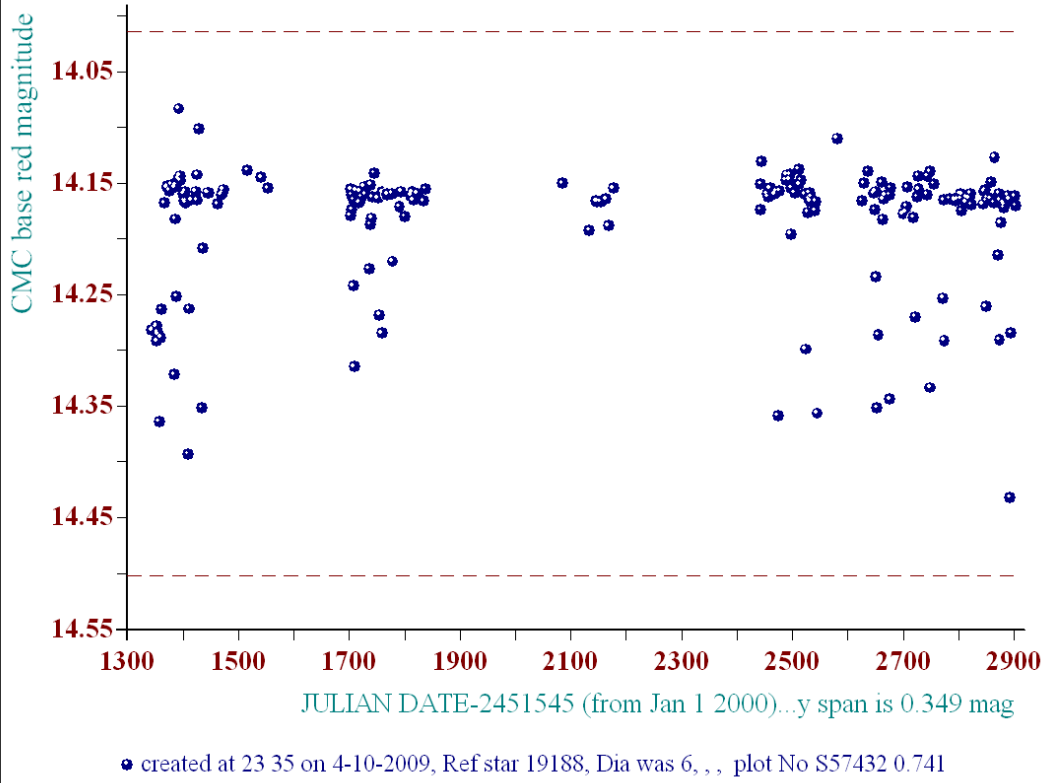

USNO B1.0 magnitudes, B1, R1, B2, R2, I2: 15.36 13.85 15.85 13.88 13.91

Misc comments :

oct09 eb, 2.084d or twice, no sec seen. m14.16 mr 0.24

Comparison reference star(s) co-ordinates:

**a19188: 21 3 0.53 +46 42 29.61**

**Long gap period check needed, more study, search for sec**

Reminder: **All dates, JD and HJD are from Jan 1<sup>st</sup> 2000**

season 1: dates 1316 to 1553 is 9/8/2003 to 3/4/2004	<b>(a)</b>
season 2: dates 1696 to 1838 is 23/8/2004 to 12/01/2005	<b>(z)</b>
season 3: dates 2085 to 2177 is 16/9/2005 to 17/12/2005	<b>(y)</b>
season 4: dates 2442 to 2755 is 8/9/2006 to 19/7/2007	<b>(w)</b>
season 5: dates 2772 to 2903 is 4/8/2007 to 13/12/2007	<b>(v)</b>
season 6: dates 2930 to 3266 is 9/1/2008 to 10/12/2008	<b>(u)</b>
season 7: dates 3403 to 3539 is 26/4/2009 to 10/9/2009	<b>(t)</b>

### Average per date plot, star a18727

### Phase Plot, Star a18727 period 2.084d