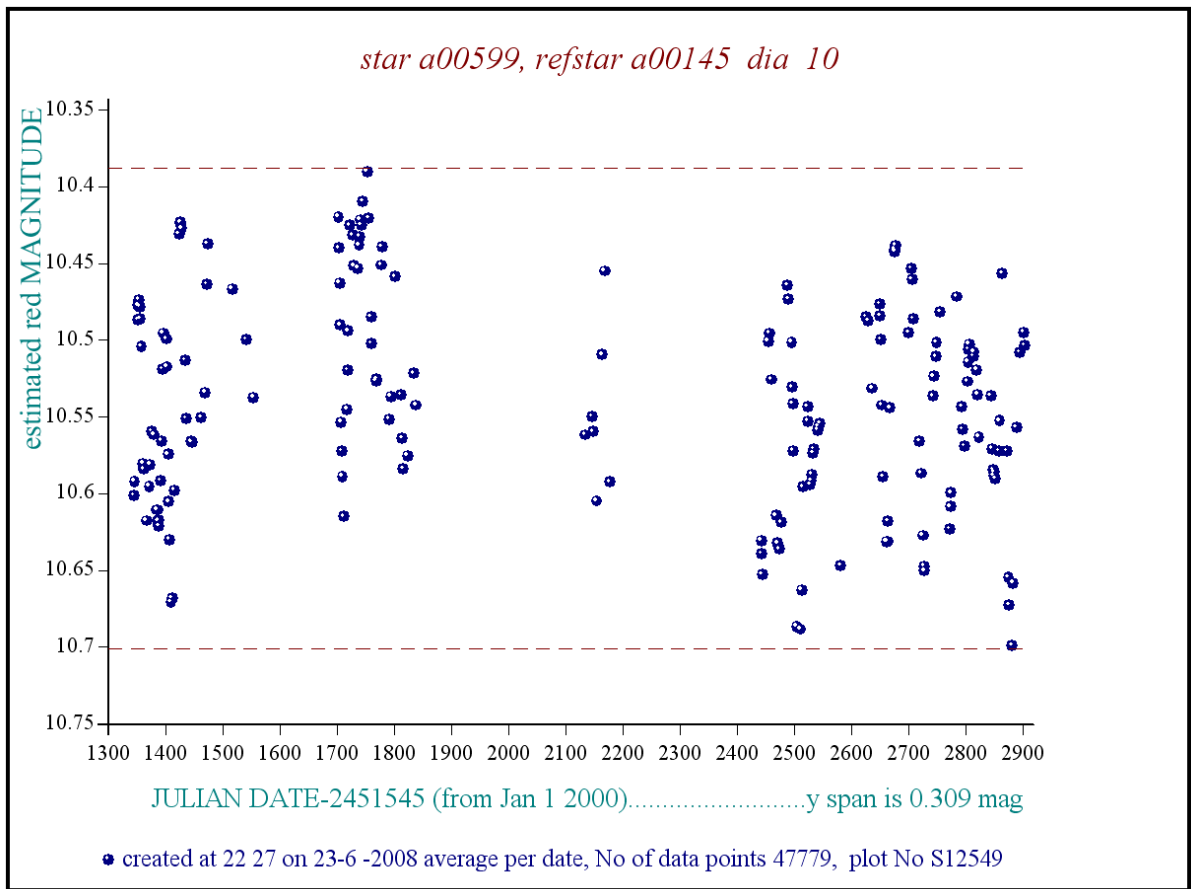

Bitmap sizes are 251, 101 and 31 pixels square, South up. The keys to the right refer to the 1st two bitmaps. The numbers in the key are those in my catalogue 'starlistA'

Data and comments on star a00599

USNO B1.0 magnitudes, B1,R1,B2,R2,I2: 12.82 11.65 12.43 11.6 11.26

Misc comments :

To 145, magm 10.4, magr 0.310, 63 cycles of 24.0 days from 1354 to 2866, irreg amp.

No overlay pattern emerges.

Comparison reference star(s) co-ordinates:

a00145: 21 10 46.83 +46 2 20.95

Reminder: All dates, JD and HJD are from Jan 1st 2000

- season 1: dates 1316 to 1553 is 9/8/2003 to 3/4/2004 (a)
- season 2: dates 1696 to 1838 is 23/8/2004 to 12/01/2005 (z)
- season 3: dates 2085 to 2177 is 16/9/2005 to 17/12/2005 (y)
- season 4: dates 2442 to 2755 is 8/9/2006 to 19/7/2007 (w)
- season 5: dates 2772 to 2903 is 4/8/2007 to 13/12/2007 (v)
- season 6: dates 2930 to 3266 is 9/1/2008 to 10/12/2008 (u)
- season 7: dates 3403 to 3539 is 26/4/2009 to 10/9/2009 (t)

More years need to be added plus CMC mags

star a00599, refstar a00145 dia 10

• created at 22 28 on 23-6 -2008 average per date, No of data points 47779, plot No S12550