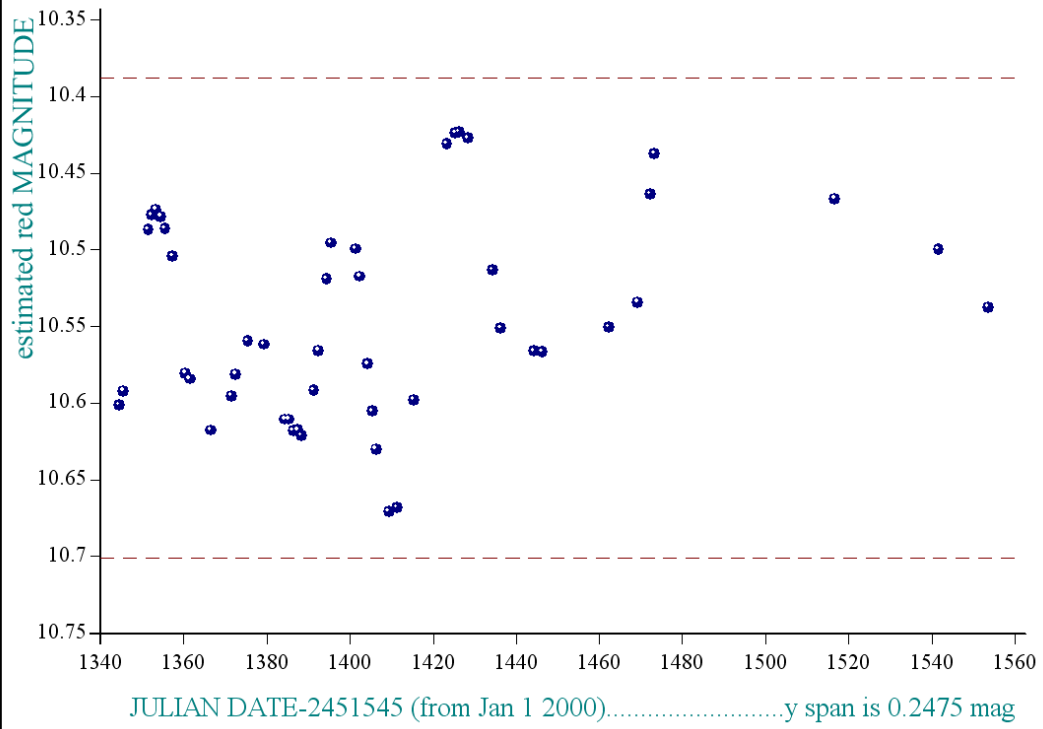

Bitmap sizes are 251, 101 and 31 pixels square, South up. The keys to the right refer to the 1st two bitmaps. The numbers in the key are those in my catalogue 'starlistA'

Data and comments on star a00599

USNO B1.0 magnitudes, B1,R1,B2,R2,I2: 12.82 11.65 12.43 11.6 11.26

Misc comments :

To 145, magm 10.4, magr 0.310, 63 cycles of 24.0 days from 1354 to 2866, irreg amp.

No overlay pattern emerges.

Comparison reference star(s) co-ordinates:

a00145: 21 10 46.83 +46 2 20.95

Reminder: All dates, JD and HJD are from Jan 1st 2000

- season 1: dates 1316 to 1553 is 9/8/2003 to 3/4/2004 (a)
- season 2: dates 1696 to 1838 is 23/8/2004 to 12/01/2005 (z)
- season 3: dates 2085 to 2177 is 16/9/2005 to 17/12/2005 (y)
- season 4: dates 2442 to 2755 is 8/9/2006 to 19/7/2007 (w)
- season 5: dates 2772 to 2903 is 4/8/2007 to 13/12/2007 (v)
- season 6: dates 2930 to 3266 is 9/1/2008 to 10/12/2008 (u)
- season 7: dates 3403 to 3539 is 26/4/2009 to 10/9/2009 (t)

More years need to be added plus CMC mags

star a00599, refstar a00145 dia 10

• created at 22 28 on 23-6 -2008 average per date, No of data points 47779, plot No S12550