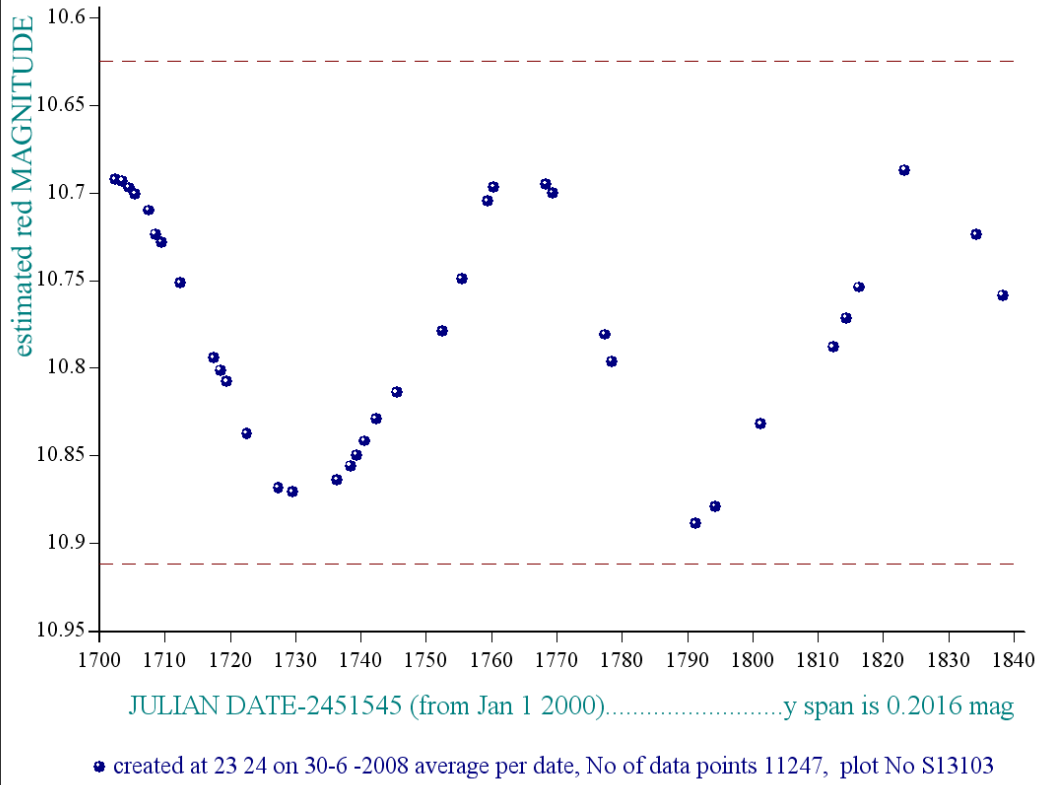

Comparison reference star(s) co-ordinates:

a00595: 21 6 55.78 +47 31 56.21

Reminder: **All dates, JD and HJD are from Jan 1st 2000**

season 1: dates 1316 to 1553 is 9/8/2003 to 3/4/2004 **(a)**

season 2: dates 1696 to 1838 is 23/8/2004 to 12/01/2005 **(z)**

season 3: dates 2085 to 2177 is 16/9/2005 to 17/12/2005 **(y)**

season 4: dates 2442 to 2755 is 8/9/2006 to 19/7/2007 **(w)**

season 5: dates 2772 to 2903 is 4/8/2007 to 13/12/2007 **(v)**

season 6: dates 2930 to 3266 is 9/1/2008 to 10/12/2008 **(u)**

season 7: dates 3403 to 3539 is 26/4/2009 to 10/9/2009 **(t)**

star a00780, refstar a00595 dia 10

star a00780, refstar a00544 dia 10