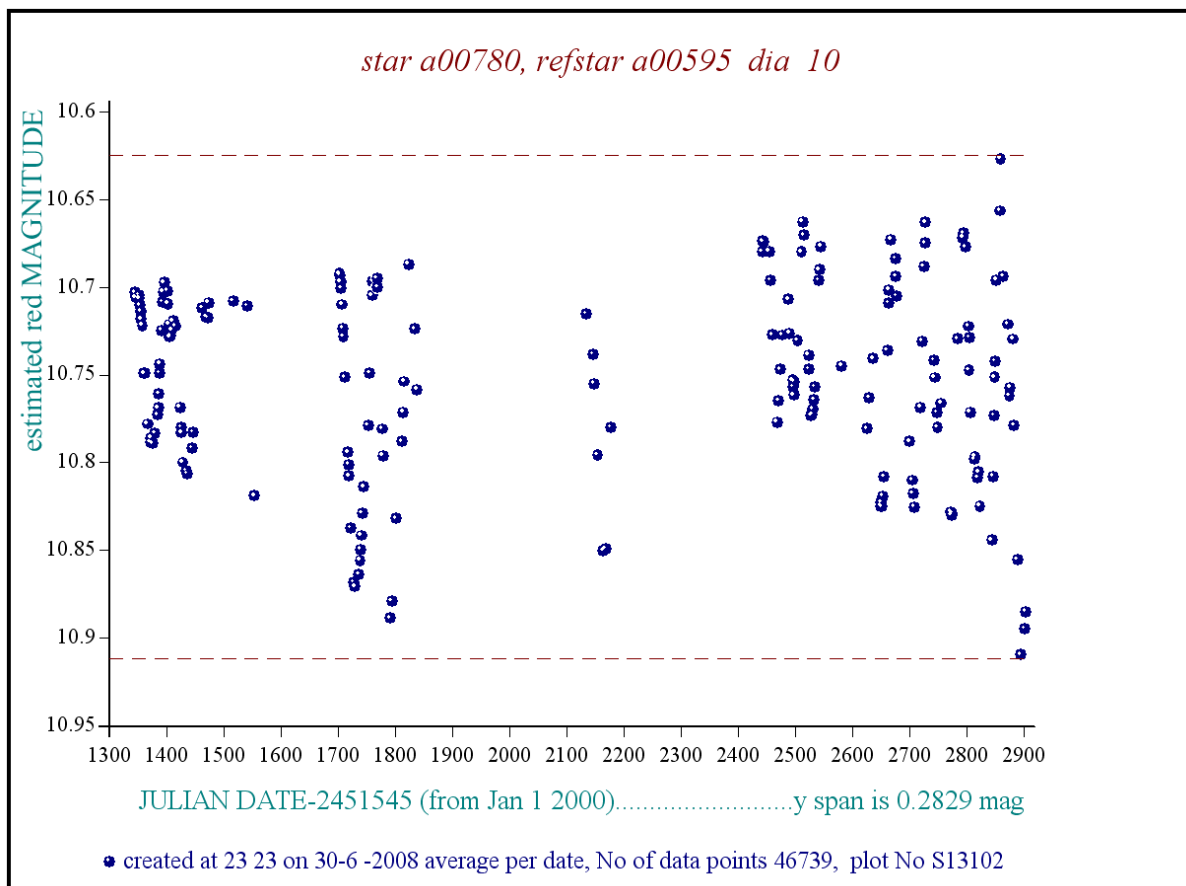

Comparison reference star(s) co-ordinates:

a00595: 21 6 55.78 +47 31 56.21

Reminder: **All dates, JD and HJD are from Jan 1st 2000**

season 1: dates 1316 to 1553 is 9/8/2003 to 3/4/2004 **(a)**

season 2: dates 1696 to 1838 is 23/8/2004 to 12/01/2005 **(z)**

season 3: dates 2085 to 2177 is 16/9/2005 to 17/12/2005 **(y)**

season 4: dates 2442 to 2755 is 8/9/2006 to 19/7/2007 **(w)**

season 5: dates 2772 to 2903 is 4/8/2007 to 13/12/2007 **(v)**

season 6: dates 2930 to 3266 is 9/1/2008 to 10/12/2008 **(u)**

season 7: dates 3403 to 3539 is 26/4/2009 to 10/9/2009 **(t)**

star a00780, refstar a00595 dia 10

star a00780, refstar a00544 dia 10