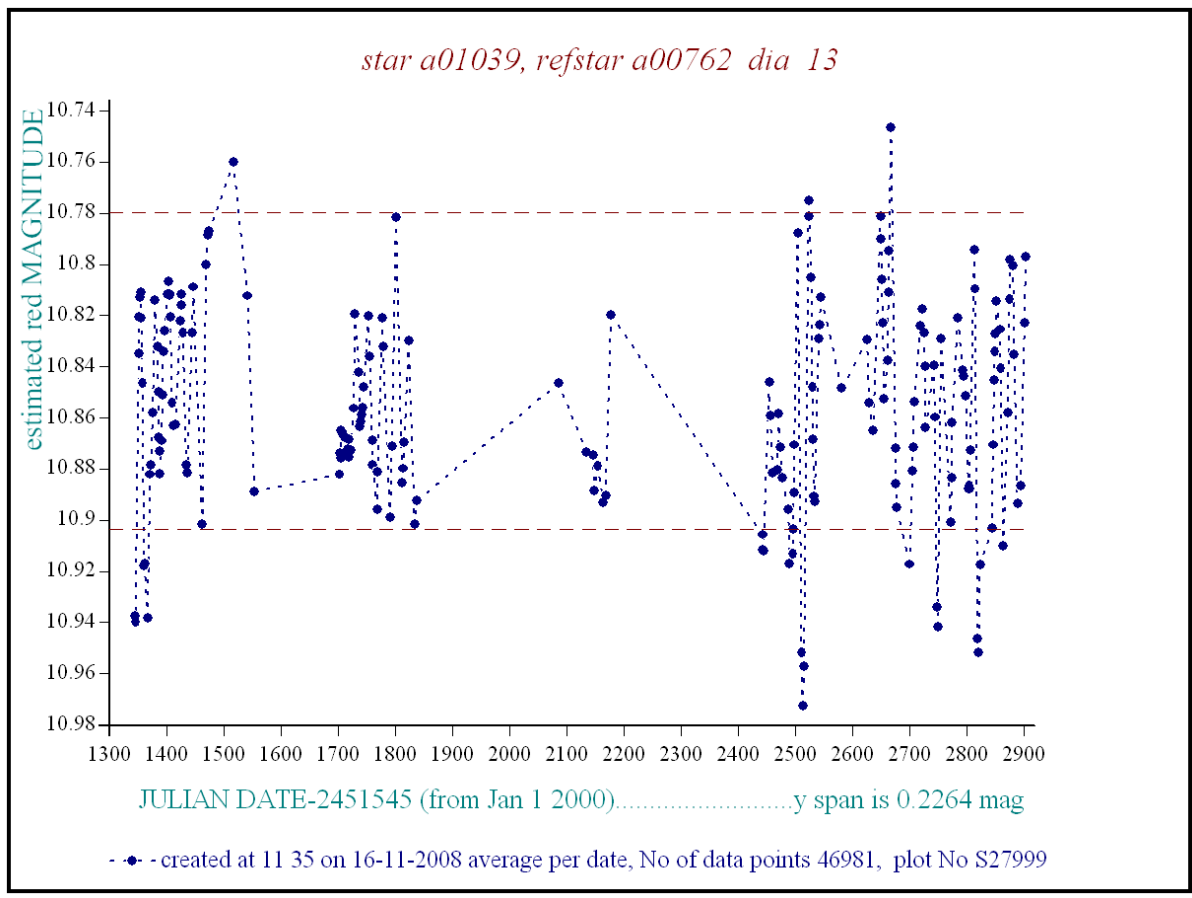

## More years, CMC mags and a check star would be good

This star is near to the picture edge (230, 301) and so a little distorted but good data is available. It's near to the red variable 121

Reminder:  
 season 1: dates 1316 to 1553 is 9/8/2003 to 3/4/2004      **(a)**  
 season 2: dates 1696 to 1838 is 23/8/2004 to 12/01/2005      **(z)**  
 season 3: dates 2085 to 2177 is 16/9/2005 to 17/12/2005      **(y)**  
 season 4: dates 2442 to 2755 is 8/9/2006 to 19/7/2007      **(w)**  
 season 5: dates 2772 to 2903 is 4/8/2007 to 13/12/2007      **(v)**  
 season 6: dates 2930 to 3266 is 9/1/2008 to 10/12/2008      **(u)**  
 season 7: dates 3403 to 3539 is 26/4/2009 to 10/9/2009      **(t)**

*star a01039, refstar a00762 dia 13*

*star a01039, refstar a00762 dia 13*