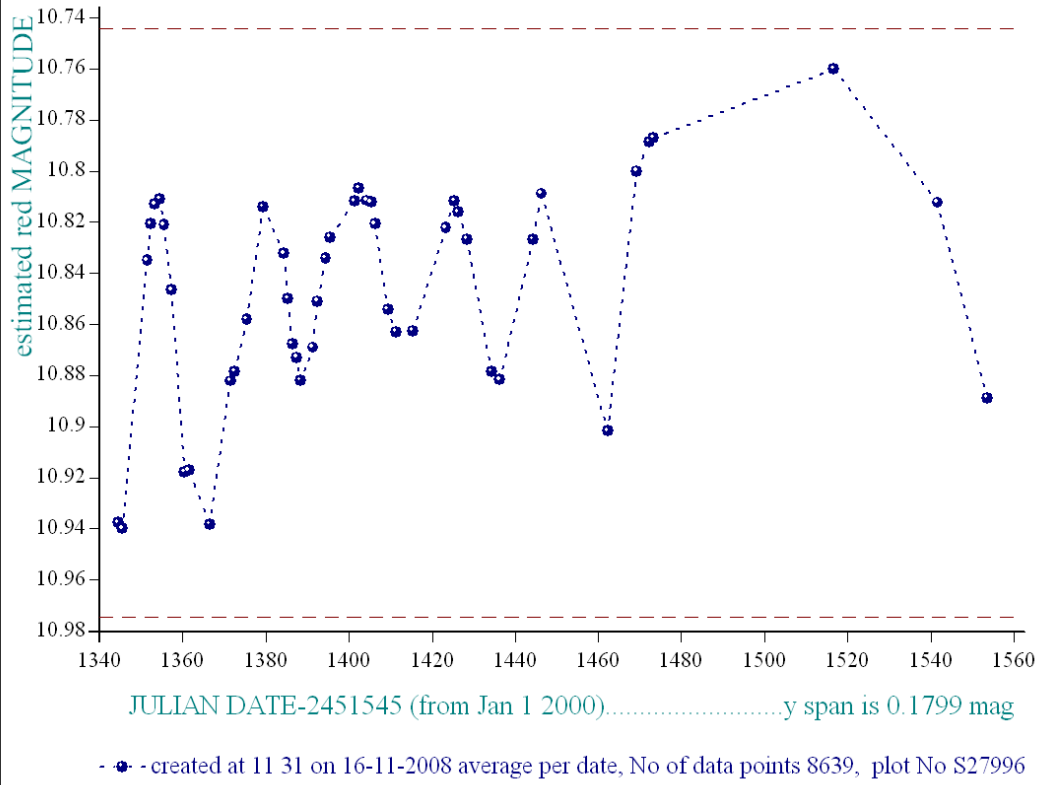

## More years, CMC mags and a check star would be good

This star is near to the picture edge (230, 301) and so a little distorted but good data is available. It's near to the red variable 121

Reminder:  
 season 1: dates 1316 to 1553 is 9/8/2003 to 3/4/2004      **(a)**  
 season 2: dates 1696 to 1838 is 23/8/2004 to 12/01/2005      **(z)**  
 season 3: dates 2085 to 2177 is 16/9/2005 to 17/12/2005      **(y)**  
 season 4: dates 2442 to 2755 is 8/9/2006 to 19/7/2007      **(w)**  
 season 5: dates 2772 to 2903 is 4/8/2007 to 13/12/2007      **(v)**  
 season 6: dates 2930 to 3266 is 9/1/2008 to 10/12/2008      **(u)**  
 season 7: dates 3403 to 3539 is 26/4/2009 to 10/9/2009      **(t)**

*star a01039, refstar a00762 dia 13*

*star a01039, refstar a00762 dia 13*