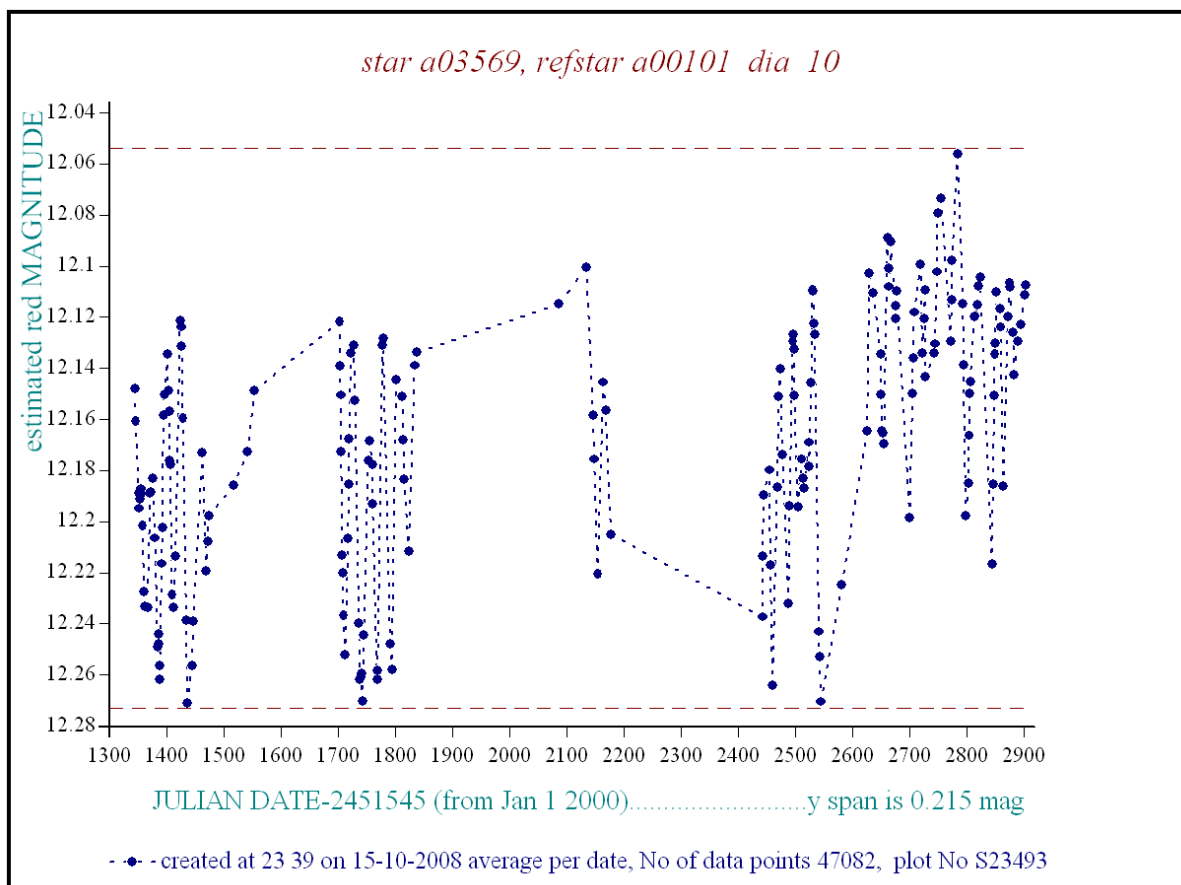

a00101: 21 10 23.44 +47 30 4.9

More years need to be added plus CMC mags

Reminder:

All dates, JD and HJD are from Jan 1st 2000

season 1: dates 1316 to 1553 is 9/8/2003 to 3/4/2004 (a)

season 2: dates 1696 to 1838 is 23/8/2004 to 12/01/2005 (z)

season 3: dates 2085 to 2177 is 16/9/2005 to 17/12/2005 (y)

season 4: dates 2442 to 2755 is 8/9/2006 to 19/7/2007 (w)

season 5: dates 2772 to 2903 is 4/8/2007 to 13/12/2007 (v)

season 6: dates 2930 to 3266 is 9/1/2008 to 10/12/2008 (u)

season 7: dates 3403 to 3539 is 26/4/2009 to 10/9/2009 (t)

star a03569, refstar a00101 dia 10

star a03569, refstar a00101 dia 10

star a03569, refstar a00101 dia 10

JULIAN DATE-2451545 (from Jan 1 2000).....y span is 0.1608 mag

- ● - created at 23 42 on 15-10-2008 average per date, No of data points 10345, plot No S23497