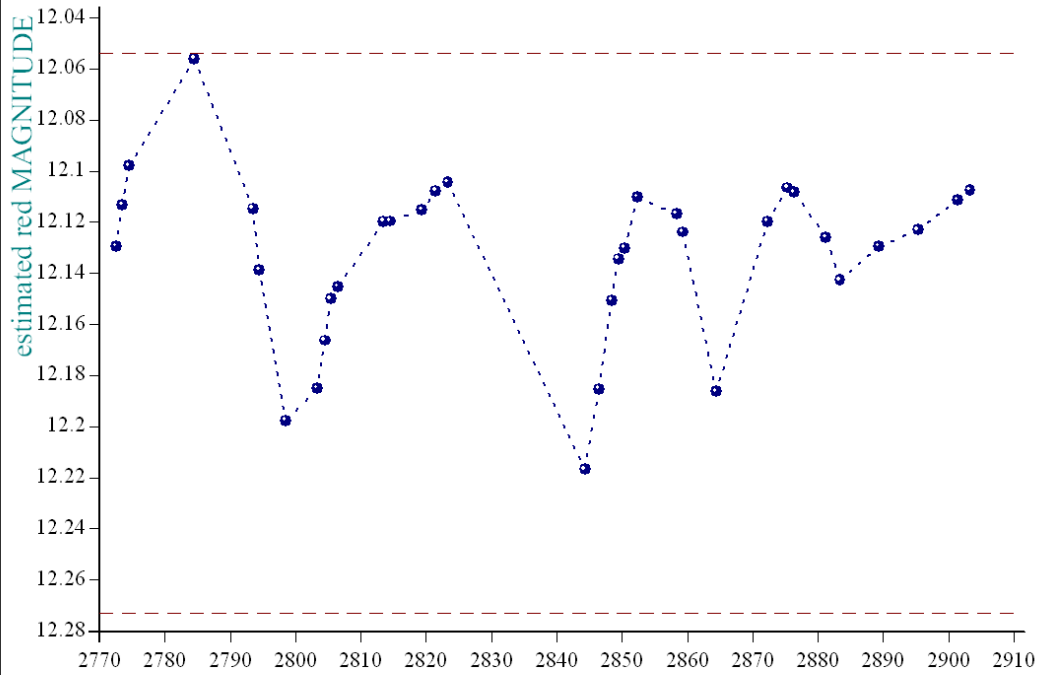

a00101: 21 10 23.44 +47 30 4.9

More years need to be added plus CMC mags

Reminder:

All dates, JD and HJD are from Jan 1st 2000

season 1: dates 1316 to 1553 is 9/8/2003 to 3/4/2004 (a)

season 2: dates 1696 to 1838 is 23/8/2004 to 12/01/2005 (z)

season 3: dates 2085 to 2177 is 16/9/2005 to 17/12/2005 (y)

season 4: dates 2442 to 2755 is 8/9/2006 to 19/7/2007 (w)

season 5: dates 2772 to 2903 is 4/8/2007 to 13/12/2007 (v)

season 6: dates 2930 to 3266 is 9/1/2008 to 10/12/2008 (u)

season 7: dates 3403 to 3539 is 26/4/2009 to 10/9/2009 (t)

star a03569, refstar a00101 dia 10

star a03569, refstar a00101 dia 10

star a03569, refstar a00101 dia 10

JULIAN DATE-2451545 (from Jan 1 2000).....y span is 0.1608 mag

- ● - created at 23 42 on 15-10-2008 average per date, No of data points 10345, plot No S23497