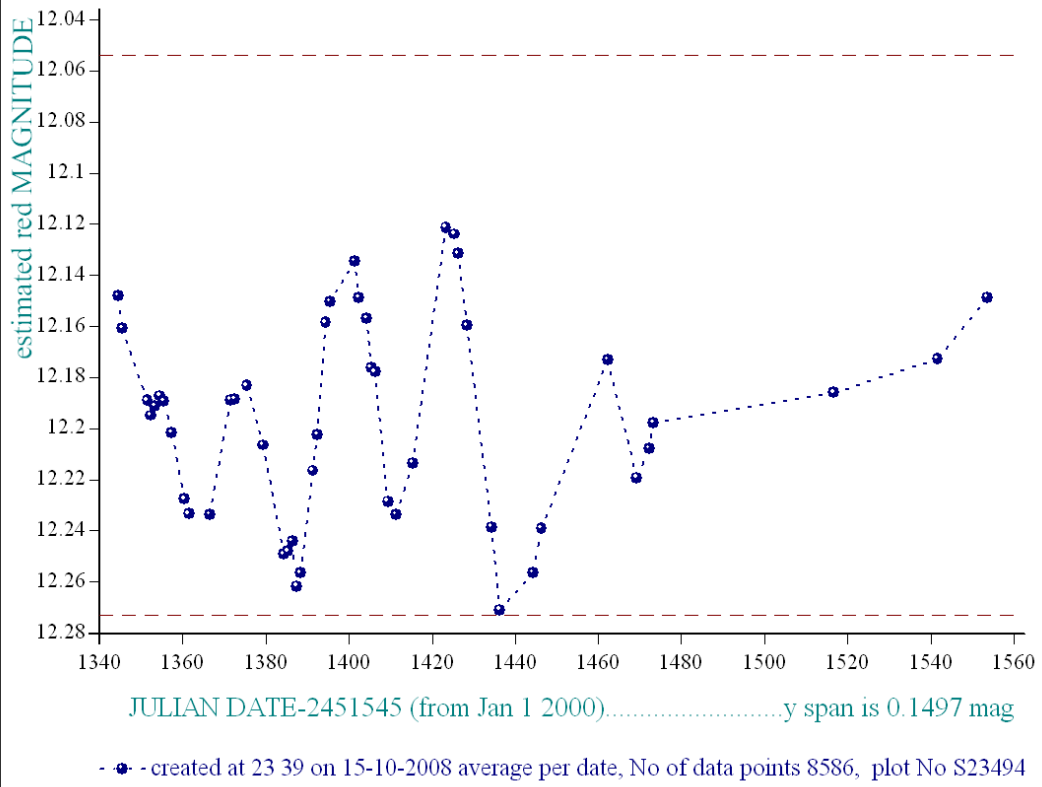

Bitmap sizes are 251, 101 and 31 pixels square, South up. The keys to the right refer to the 1st two bitmaps. The numbers in the key are those in my catalogue 'starlistA'. Stars marked with a cross have been found to be variable.

season 3: dates 2085 to 2177 is 16/9/2005 to 17/12/2005 (y)

season 4: dates 2442 to 2755 is 8/9/2006 to 19/7/2007 (w)

season 5: dates 2772 to 2903 is 4/8/2007 to 13/12/2007 (v)

season 6: dates 2930 to 3266 is 9/1/2008 to 10/12/2008 (u)

season 7: dates 3403 to 3539 is 26/4/2009 to 10/9/2009 (t)

star a03569, refstar a00101 dia 10

star a03569, refstar a00101 dia 10

star a03569, refstar a00101 dia 10

JULIAN DATE-2451545 (from Jan 1 2000).....y span is 0.1608 mag

- ● - created at 23 42 on 15-10-2008 average per date, No of data points 10345, plot No S23497