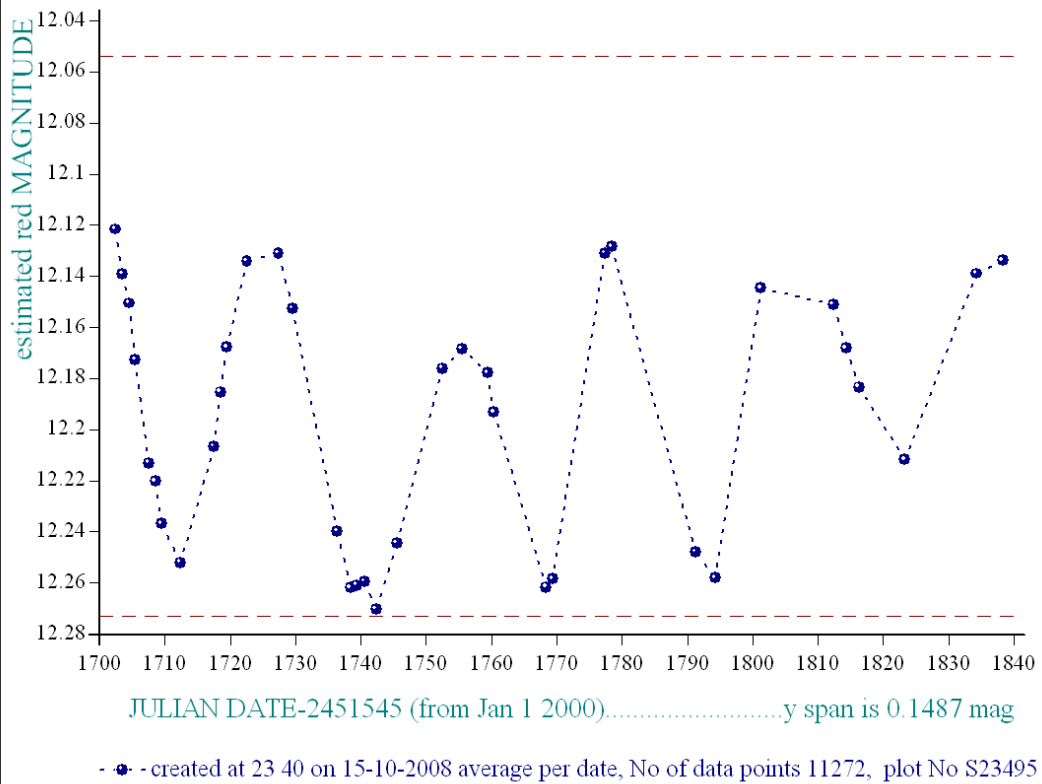

a00101: 21 10 23.44 +47 30 4.9

More years need to be added plus CMC mags

Reminder:

All dates, JD and HJD are from Jan 1st 2000

season 1: dates 1316 to 1553 is 9/8/2003 to 3/4/2004 (a)

season 2: dates 1696 to 1838 is 23/8/2004 to 12/01/2005 (z)

season 3: dates 2085 to 2177 is 16/9/2005 to 17/12/2005 (y)

season 4: dates 2442 to 2755 is 8/9/2006 to 19/7/2007 (w)

season 5: dates 2772 to 2903 is 4/8/2007 to 13/12/2007 (v)

season 6: dates 2930 to 3266 is 9/1/2008 to 10/12/2008 (u)

season 7: dates 3403 to 3539 is 26/4/2009 to 10/9/2009 (t)

star a03569, refstar a00101 dia 10

star a03569, refstar a00101 dia 10

star a03569, refstar a00101 dia 10

JULIAN DATE-2451545 (from Jan 1 2000).....y span is 0.1608 mag

- ● - created at 23 42 on 15-10-2008 average per date, No of data points 10345, plot No S23497