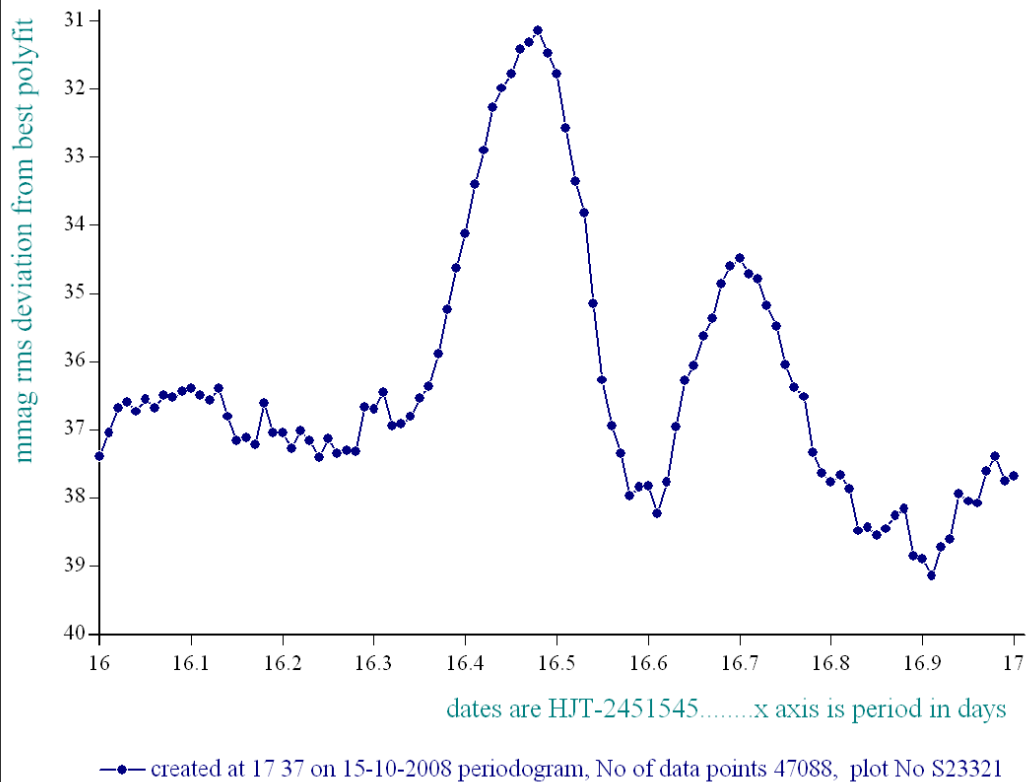

Reminder:

All dates, JD and HJD are from Jan 1st 2000

- season 1: dates 1316 to 1553 is 9/8/2003 to 3/4/2004 **(a)**
- season 2: dates 1696 to 1838 is 23/8/2004 to 12/01/2005 **(z)**
- season 3: dates 2085 to 2177 is 16/9/2005 to 17/12/2005 **(y)**
- season 4: dates 2442 to 2755 is 8/9/2006 to 19/7/2007 **(w)**
- season 5: dates 2772 to 2903 is 4/8/2007 to 13/12/2007 **(v)**
- season 6: dates 2930 to 3266 is 9/1/2008 to 10/12/2008 **(u)**
- season 7: dates 3403 to 3539 is 26/4/2009 to 10/9/2009 **(t)**

More years need to be added plus CMC mags

star a04315, refstar a00173 dia 10

periodogram of star a4315 in dates 1344-2903, dia 10, ref a173

star a4315 dates 1344-2903, dia 10, ref a173, epoch 1220, period 16.473

dates are HJT-2451545.....x axis is phase, overlay blockav is 10

• created at 17 39 on 15-10-2008 phase plot, No of data points 47088, plot No S23323