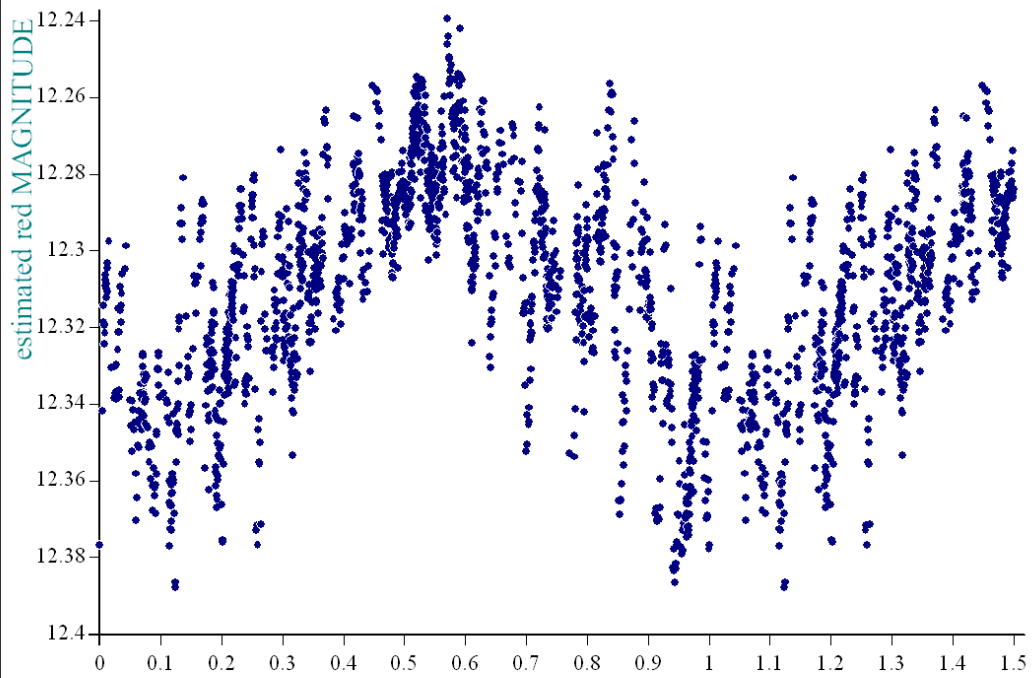

Reminder:

All dates, JD and HJD are from Jan 1st 2000

- season 1: dates 1316 to 1553 is 9/8/2003 to 3/4/2004 **(a)**
- season 2: dates 1696 to 1838 is 23/8/2004 to 12/01/2005 **(z)**
- season 3: dates 2085 to 2177 is 16/9/2005 to 17/12/2005 **(y)**
- season 4: dates 2442 to 2755 is 8/9/2006 to 19/7/2007 **(w)**
- season 5: dates 2772 to 2903 is 4/8/2007 to 13/12/2007 **(v)**
- season 6: dates 2930 to 3266 is 9/1/2008 to 10/12/2008 **(u)**
- season 7: dates 3403 to 3539 is 26/4/2009 to 10/9/2009 **(t)**

More years need to be added plus CMC mags

star a04315, refstar a00173 dia 10

periodogram of star a4315 in dates 1344-2903, dia 10, ref a173

star a4315 dates 1344-2903, dia 10, ref a173, epoch 1220, period 16.473

dates are HJT-2451545.....x axis is phase, overlay blockav is 10

• created at 17 39 on 15-10-2008 phase plot, No of data points 47088, plot No S23323