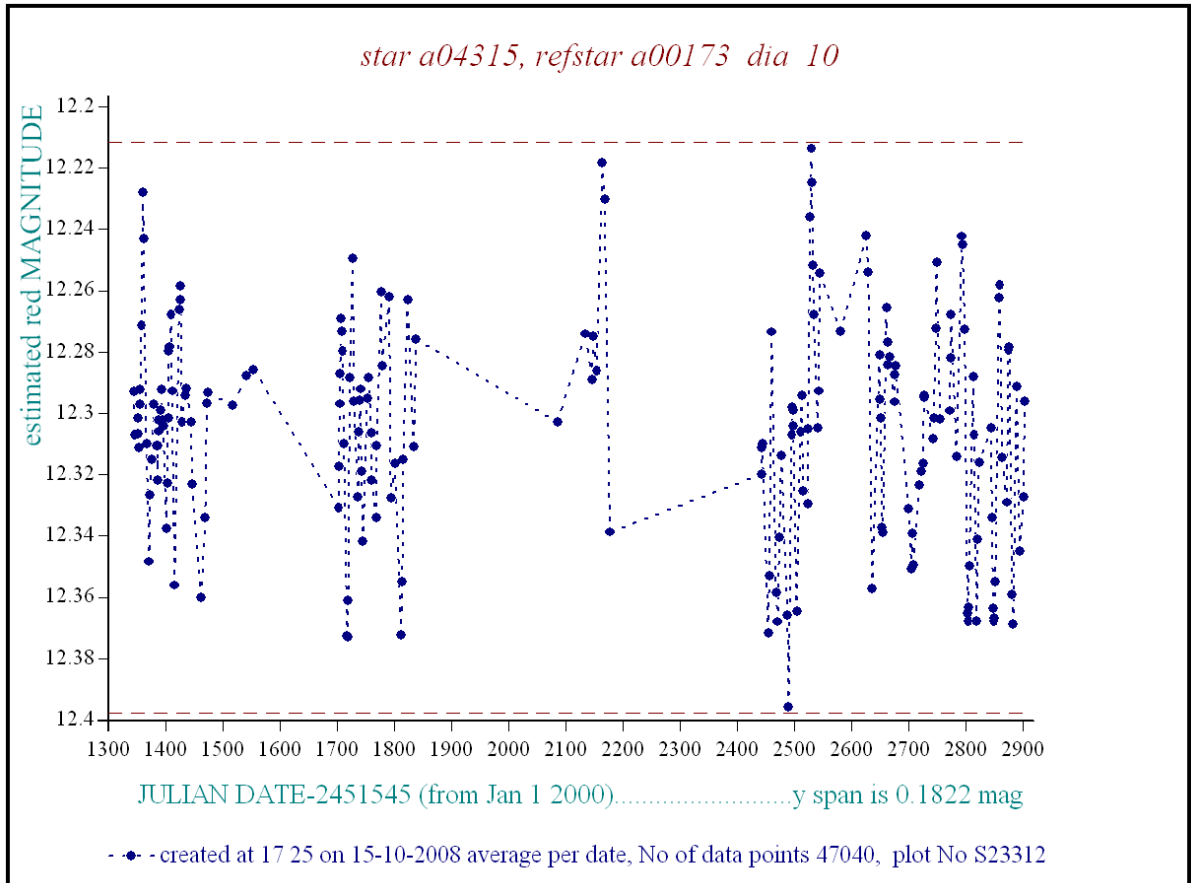

star a04315, refstar a00173 dia 10

Reminder:

All dates, JD and HJD are from Jan 1st 2000

- season 1: dates 1316 to 1553 is 9/8/2003 to 3/4/2004   **(a)**
- season 2: dates 1696 to 1838 is 23/8/2004 to 12/01/2005   **(z)**
- season 3: dates 2085 to 2177 is 16/9/2005 to 17/12/2005   **(y)**
- season 4: dates 2442 to 2755 is 8/9/2006 to 19/7/2007   **(w)**
- season 5: dates 2772 to 2903 is 4/8/2007 to 13/12/2007   **(v)**
- season 6: dates 2930 to 3266 is 9/1/2008 to 10/12/2008   **(u)**
- season 7: dates 3403 to 3539 is 26/4/2009 to 10/9/2009   **(t)**

More years need to be added plus CMC mags