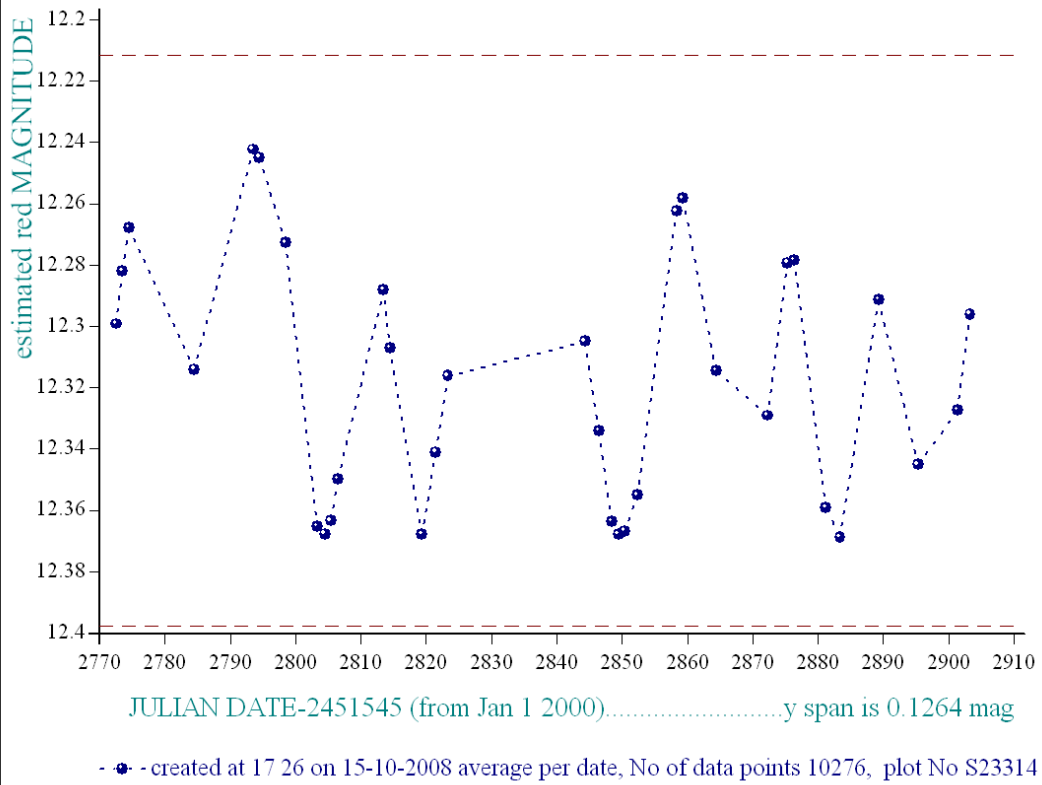

Bitmap sizes are 251, 101 and 31 pixels square, South up.
 The keys to the right refer to the 1st two bitmaps. The numbers in the key are those in my catalogue 'starlistA'.
 Stars marked with a cross have been found to be variable.

Reminder:

All dates, JD and HJD are from Jan 1st 2000

- season 1: dates 1316 to 1553 is 9/8/2003 to 3/4/2004 **(a)**
- season 2: dates 1696 to 1838 is 23/8/2004 to 12/01/2005 **(z)**
- season 3: dates 2085 to 2177 is 16/9/2005 to 17/12/2005 **(y)**
- season 4: dates 2442 to 2755 is 8/9/2006 to 19/7/2007 **(w)**
- season 5: dates 2772 to 2903 is 4/8/2007 to 13/12/2007 **(v)**
- season 6: dates 2930 to 3266 is 9/1/2008 to 10/12/2008 **(u)**
- season 7: dates 3403 to 3539 is 26/4/2009 to 10/9/2009 **(t)**

More years need to be added plus CMC mags

star a04315, refstar a00173 dia 10

periodogram of star a4315 in dates 1344-2903, dia 10, ref a173

star a4315 dates 1344-2903, dia 10, ref a173, epoch 1220, period 16.473

dates are HJT-2451545.....x axis is phase, overlay blockav is 10

• created at 17 39 on 15-10-2008 phase plot, No of data points 47088, plot No S23323