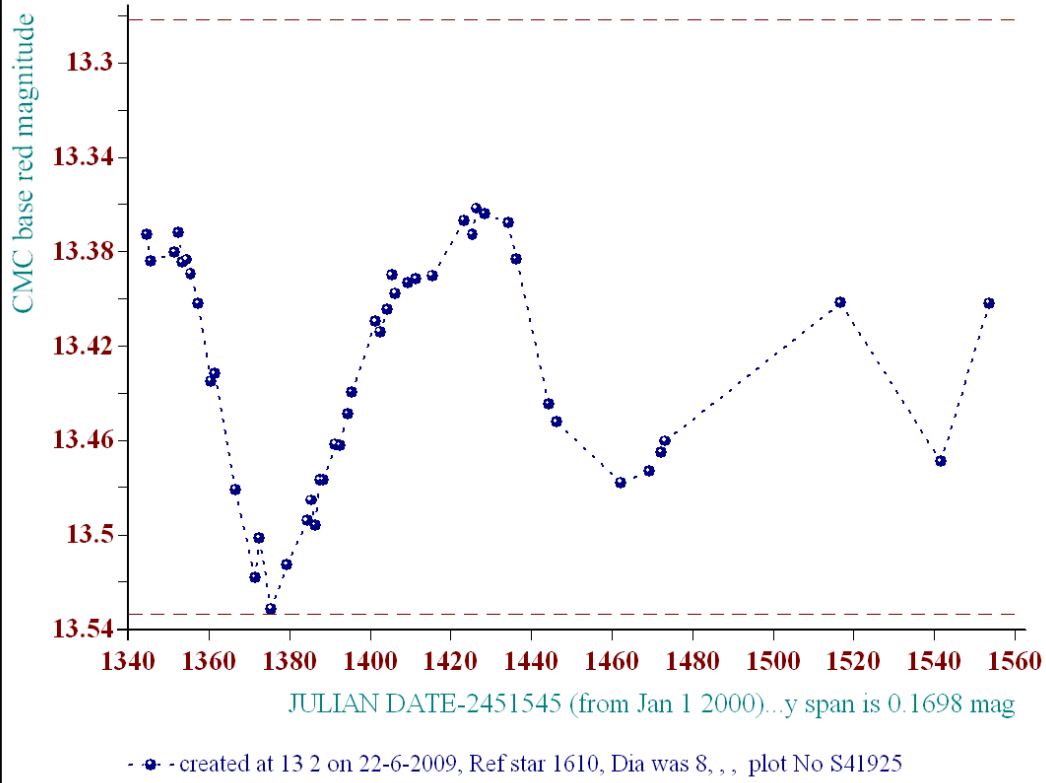

a01610: 21 13 8.42 +46 14 48.24

a01157: 21 12 56.36 +46 20 27.9

Reminder: All dates, JD and HJD are from Jan 1st 2000

season 1: dates 1316 to 1553 is 9/8/2003 to 3/4/2004 **(a)**

season 2: dates 1696 to 1838 is 23/8/2004 to 12/01/2005 **(z)**

season 3: dates 2085 to 2177 is 16/9/2005 to 17/12/2005 **(y)**

season 4: dates 2442 to 2755 is 8/9/2006 to 19/7/2007 **(w)**

season 5: dates 2772 to 2903 is 4/8/2007 to 13/12/2007 **(v)**

season 6: dates 2930 to 3266 is 9/1/2008 to 10/12/2008 **(u)**

season 7: dates 3403 to 3539 is 26/4/2009 to 10/9/2009 **(t)**

Average per date plot, star a11151

Average per date plot, star a11151

Average per date plot, star a11151

Average per date plot, star a11151

Average per date plot, star a11151

Average per date plot, star a11151