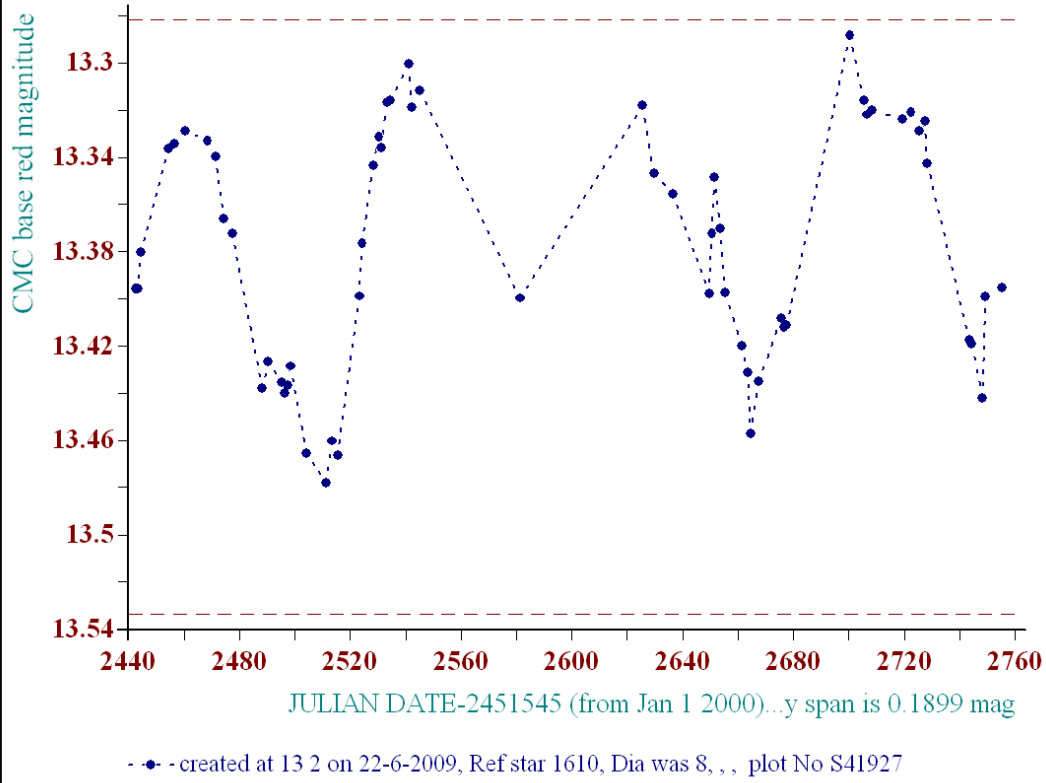

a01610: 21 13 8.42 +46 14 48.24

a01157: 21 12 56.36 +46 20 27.9

Reminder: All dates, JD and HJD are from Jan 1st 2000

season 1: dates 1316 to 1553 is 9/8/2003 to 3/4/2004 **(a)**

season 2: dates 1696 to 1838 is 23/8/2004 to 12/01/2005 **(z)**

season 3: dates 2085 to 2177 is 16/9/2005 to 17/12/2005 **(y)**

season 4: dates 2442 to 2755 is 8/9/2006 to 19/7/2007 **(w)**

season 5: dates 2772 to 2903 is 4/8/2007 to 13/12/2007 **(v)**

season 6: dates 2930 to 3266 is 9/1/2008 to 10/12/2008 **(u)**

season 7: dates 3403 to 3539 is 26/4/2009 to 10/9/2009 **(t)**

Average per date plot, star a11151

Average per date plot, star a11151

Average per date plot, star a11151

Average per date plot, star a11151

Average per date plot, star a11151

Average per date plot, star a11151