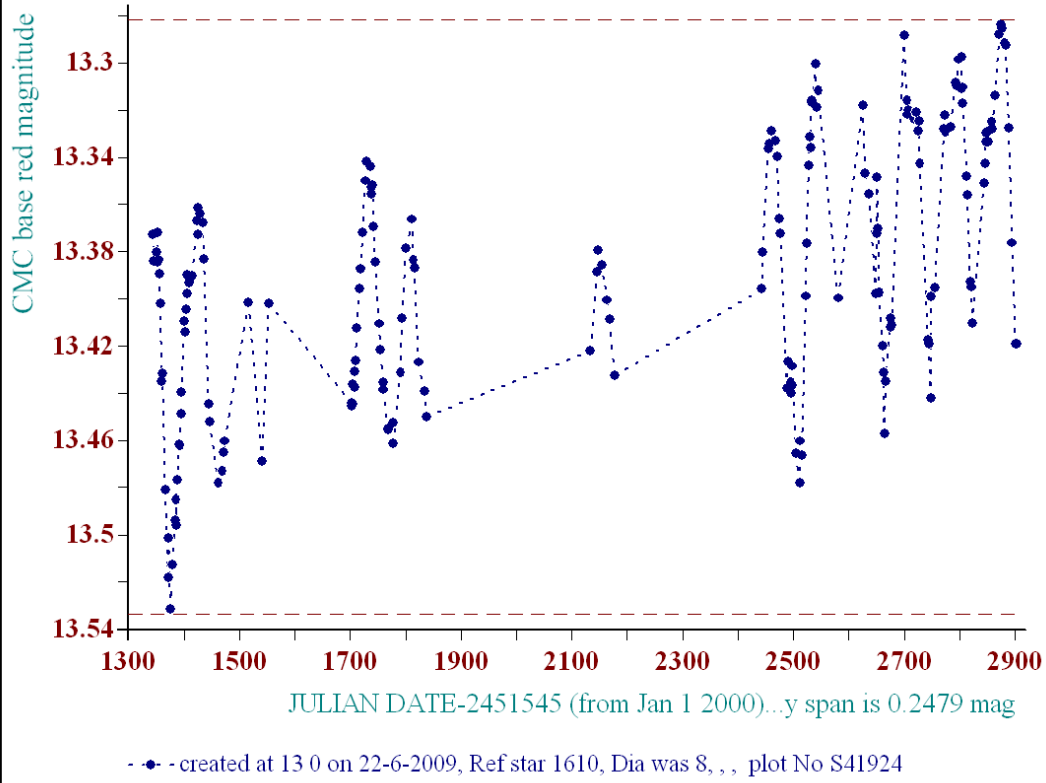

a01610: 21 13 8.42 +46 14 48.24

a01157: 21 12 56.36 +46 20 27.9

Reminder: All dates, JD and HJD are from Jan 1st 2000

season 1: dates 1316 to 1553 is 9/8/2003 to 3/4/2004 **(a)**

season 2: dates 1696 to 1838 is 23/8/2004 to 12/01/2005 **(z)**

season 3: dates 2085 to 2177 is 16/9/2005 to 17/12/2005 **(y)**

season 4: dates 2442 to 2755 is 8/9/2006 to 19/7/2007 **(w)**

season 5: dates 2772 to 2903 is 4/8/2007 to 13/12/2007 **(v)**

season 6: dates 2930 to 3266 is 9/1/2008 to 10/12/2008 **(u)**

season 7: dates 3403 to 3539 is 26/4/2009 to 10/9/2009 **(t)**

Average per date plot, star a11151

Average per date plot, star a11151

Average per date plot, star a11151

Average per date plot, star a11151

Average per date plot, star a11151

Average per date plot, star a11151