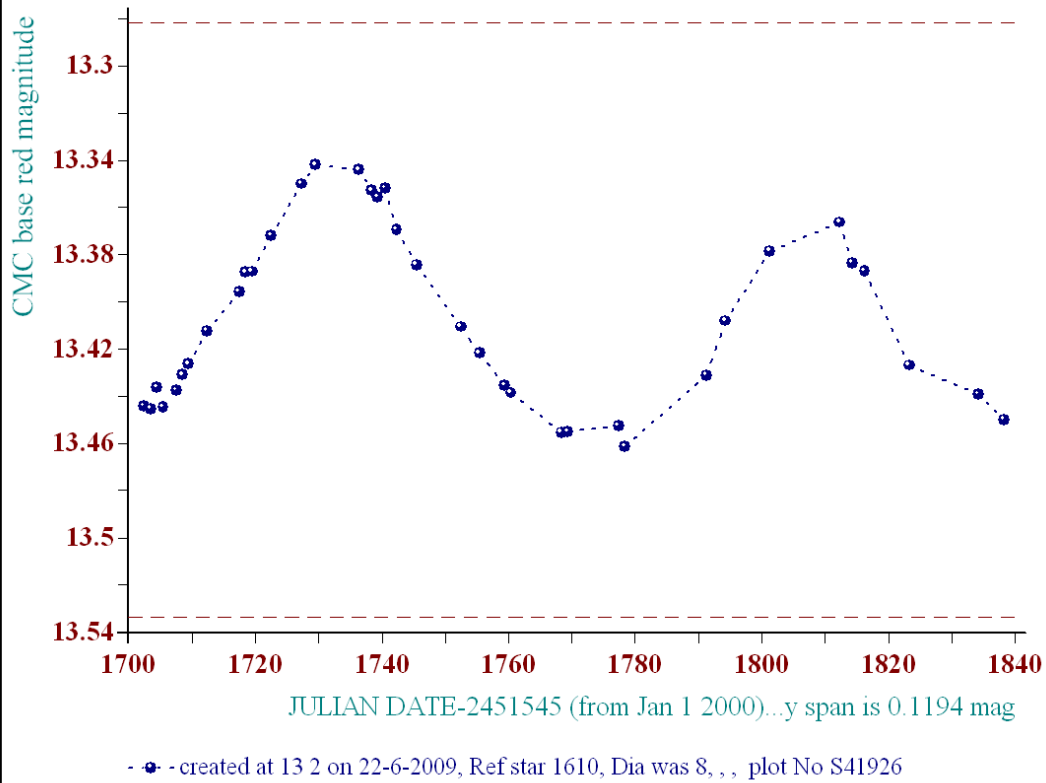

a01610: 21 13 8.42 +46 14 48.24

a01157: 21 12 56.36 +46 20 27.9

Reminder: All dates, JD and HJD are from Jan 1st 2000

season 1: dates 1316 to 1553 is 9/8/2003 to 3/4/2004 **(a)**

season 2: dates 1696 to 1838 is 23/8/2004 to 12/01/2005 **(z)**

season 3: dates 2085 to 2177 is 16/9/2005 to 17/12/2005 **(y)**

season 4: dates 2442 to 2755 is 8/9/2006 to 19/7/2007 **(w)**

season 5: dates 2772 to 2903 is 4/8/2007 to 13/12/2007 **(v)**

season 6: dates 2930 to 3266 is 9/1/2008 to 10/12/2008 **(u)**

season 7: dates 3403 to 3539 is 26/4/2009 to 10/9/2009 **(t)**

Average per date plot, star a11151

Average per date plot, star a11151

Average per date plot, star a11151

Average per date plot, star a11151

Average per date plot, star a11151

Average per date plot, star a11151