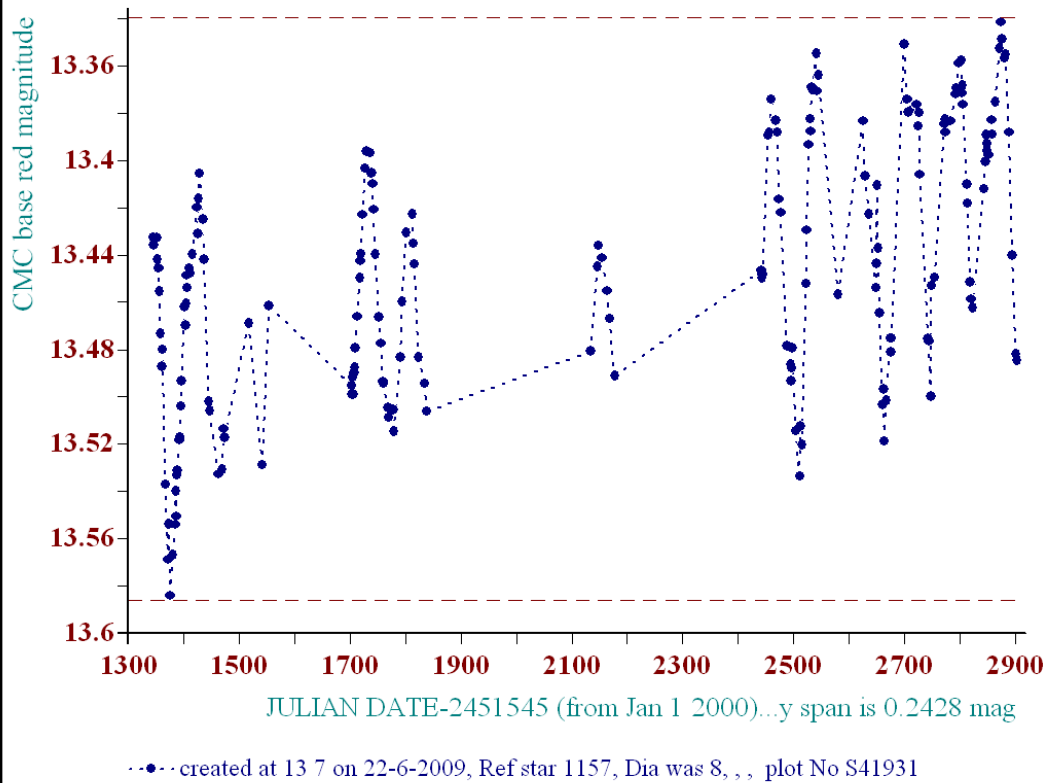

a01610: 21 13 8.42 +46 14 48.24

a01157: 21 12 56.36 +46 20 27.9

Reminder: All dates, JD and HJD are from Jan 1st 2000

season 1: dates 1316 to 1553 is 9/8/2003 to 3/4/2004 **(a)**

season 2: dates 1696 to 1838 is 23/8/2004 to 12/01/2005 **(z)**

season 3: dates 2085 to 2177 is 16/9/2005 to 17/12/2005 **(y)**

season 4: dates 2442 to 2755 is 8/9/2006 to 19/7/2007 **(w)**

season 5: dates 2772 to 2903 is 4/8/2007 to 13/12/2007 **(v)**

season 6: dates 2930 to 3266 is 9/1/2008 to 10/12/2008 **(u)**

season 7: dates 3403 to 3539 is 26/4/2009 to 10/9/2009 **(t)**

Average per date plot, star a11151

Average per date plot, star a11151

Average per date plot, star a11151

Average per date plot, star a11151

Average per date plot, star a11151

Average per date plot, star a11151