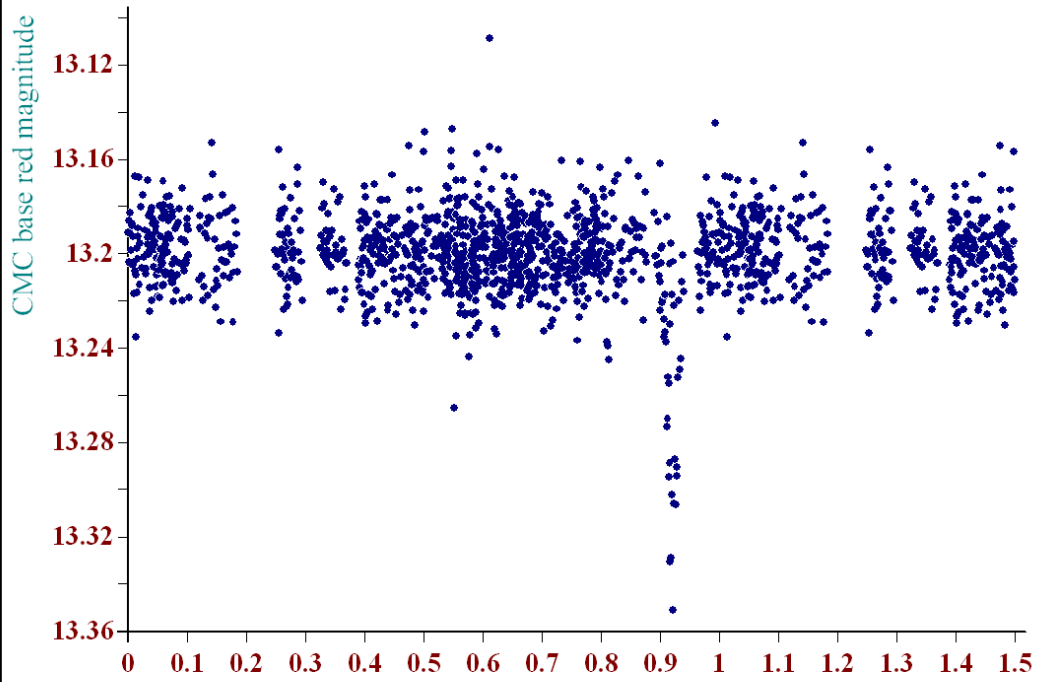

**a16660: 21 4 49.52 +47 4 0.41**

A better period check needed

Reminder: **All dates, JD and HJD are from Jan 1<sup>st</sup> 2000**

season 1: dates 1316 to 1553 is 9/8/2003 to 3/4/2004 **(a)**

season 2: dates 1696 to 1838 is 23/8/2004 to 12/01/2005 **(z)**

season 3: dates 2085 to 2177 is 16/9/2005 to 17/12/2005 **(y)**

season 4: dates 2442 to 2755 is 8/9/2006 to 19/7/2007 **(w)**

season 5: dates 2772 to 2903 is 4/8/2007 to 13/12/2007 **(v)**

season 6: dates 2930 to 3266 is 9/1/2008 to 10/12/2008 **(u)**

season 7: dates 3403 to 3539 is 26/4/2009 to 10/9/2009 **(t)**

## Phase Plot, Star a14490 period 4.661d

Dates 1702-1838 are JD-2451545... X is phase, 0% phaseav, timeav 10 minutes

• created at 23 3 on 5-10-2009, phase plot, Dia was 6, ref a14425 16660c, epoch 1300, plot No S57644 4.661