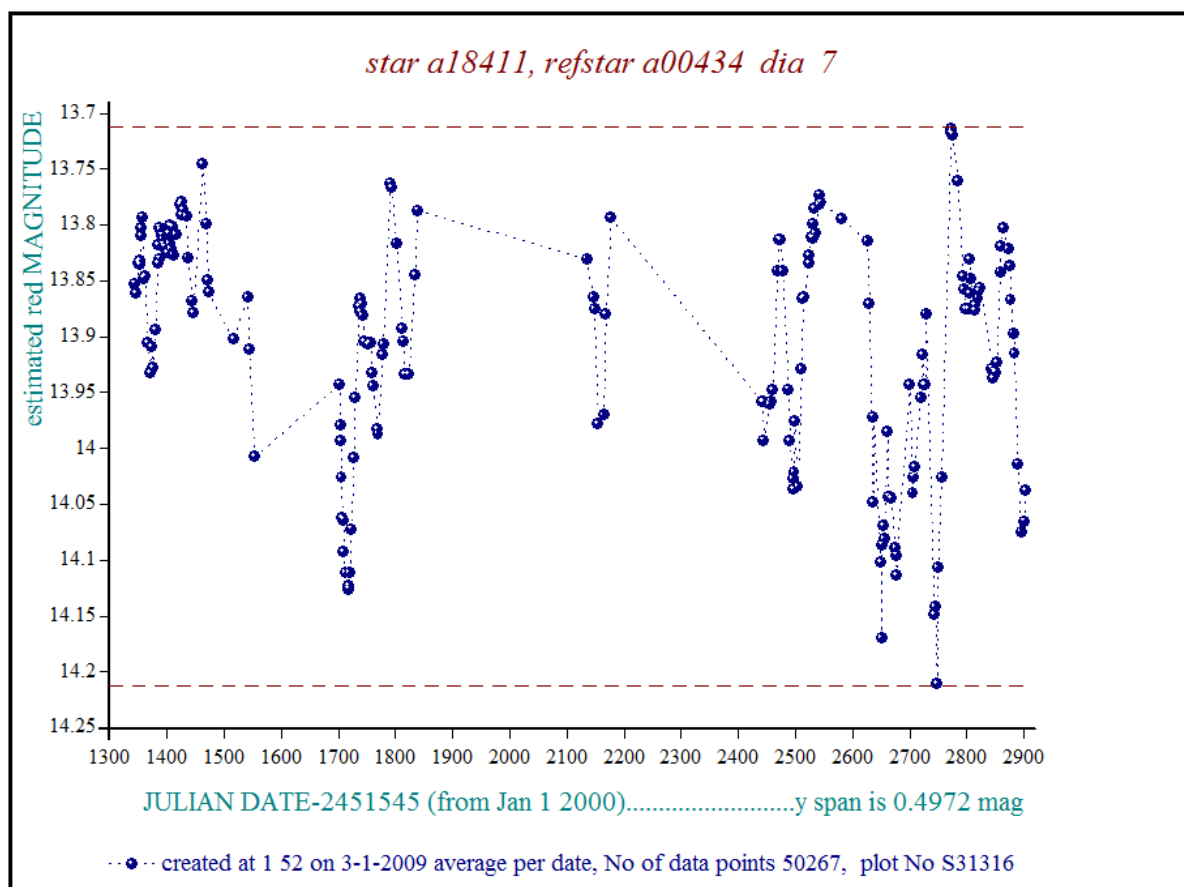

Bitmap sizes are 251, 101 and 31 pixels square, South up. The keys to the right refer to the 1st two bitmaps. The numbers in the key are those in my catalogue 'starlistA'. Stars marked with a cross have been found to be variable.

a00434: 21 11 32.56 +46 42 59.74

colour temp estimate: 4465 K

More years to be added plus year plots

Reminder: **All dates, JD and HJD are from Jan 1st 2000**

season 1: dates 1316 to 1553 is 9/8/2003 to 3/4/2004 (a)

season 2: dates 1696 to 1838 is 23/8/2004 to 12/01/2005 (z)

season 3: dates 2085 to 2177 is 16/9/2005 to 17/12/2005 (y)

season 4: dates 2442 to 2755 is 8/9/2006 to 19/7/2007 (w)

season 5: dates 2772 to 2903 is 4/8/2007 to 13/12/2007 (v)

season 6: dates 2930 to 3266 is 9/1/2008 to 10/12/2008 (u)

season 7: dates 3403 to 3539 is 26/4/2009 to 10/9/2009 (t)

star a18411, refstar a00434 dia 7