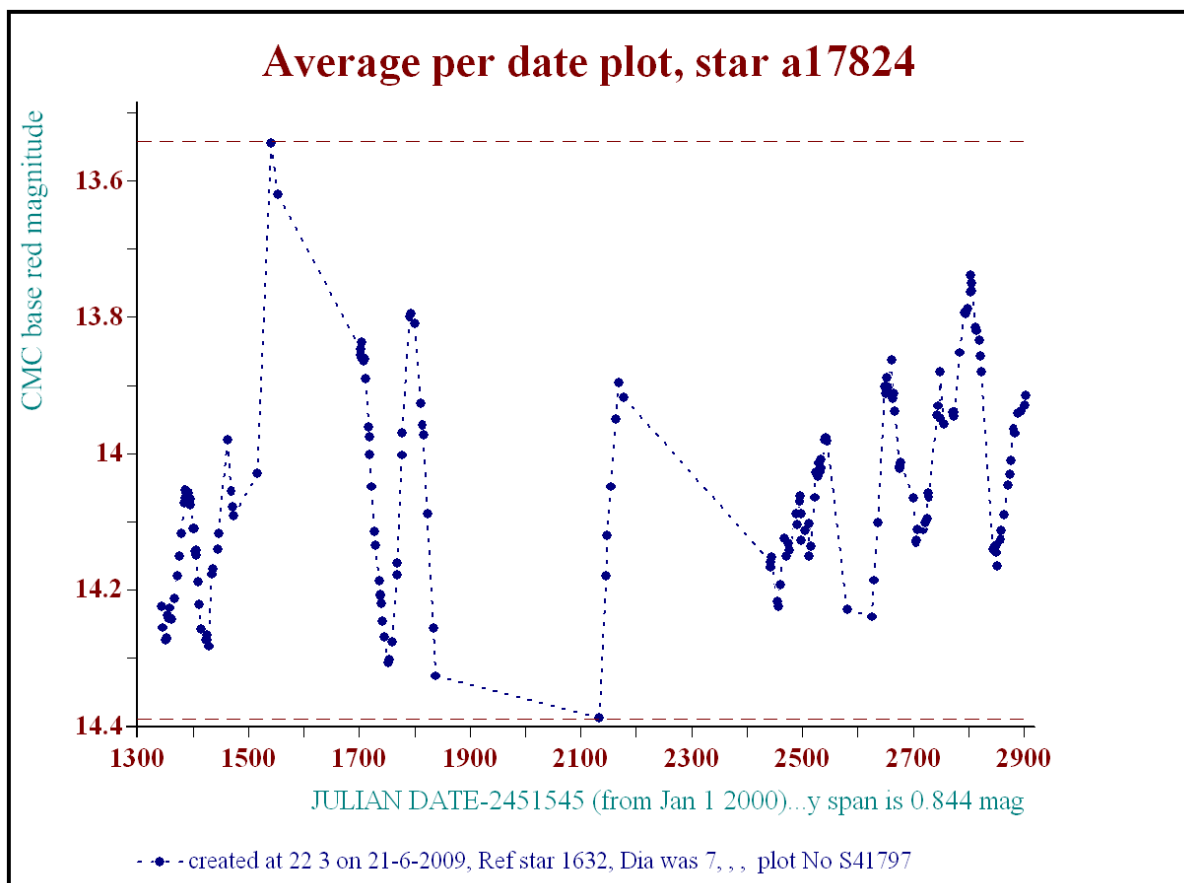

Bitmap sizes are 251, 101 and 31 pixels square, South up. The keys to the right refer to the 1<sup>st</sup> two bitmaps. The numbers in the key are those in my catalogue 'starlistA'. Stars marked with a cross have been found to be variable.

**Data and comments on star a17824**

SWid: a17824 / **USNO id: 1361 393592 / other id:**  
 Co-ordinates, x,y in image z1051: 1181.6 1517.8  
**J2000 sky co-ordinates: 21 5 4.1 +46 8 8.01**  
 CMC r'magnitude and 2MASS J, H, K magnitudes: 14.357 7.461 6.293 5.778  
 USNO B1.0 magnitudes, B1, R1, B2, R2, I2: 17.64 13.73 17.35 14.16 10.27  
 Misc comments :  
 lpv, mr 0.8 mag seen so far, to 1632 m13.6, p 100d ish, nearly sinusoidal in 2004

Comparison reference star(s) co-ordinates:

**a01632: 21 5 10.18 +46 4 33.99**

More years, more year plots needed

Reminder: **All dates, JD and HJD are from Jan 1<sup>st</sup> 2000**

- season 1: dates 1316 to 1553 is 9/8/2003 to 3/4/2004 (a)
- season 2: dates 1696 to 1838 is 23/8/2004 to 12/01/2005 (z)
- season 3: dates 2085 to 2177 is 16/9/2005 to 17/12/2005 (y)
- season 4: dates 2442 to 2755 is 8/9/2006 to 19/7/2007 (w)
- season 5: dates 2772 to 2903 is 4/8/2007 to 13/12/2007 (v)
- season 6: dates 2930 to 3266 is 9/1/2008 to 10/12/2008 (u)
- season 7: dates 3403 to 3539 is 26/4/2009 to 10/9/2009 (t)

## Average per date plot, star a17824