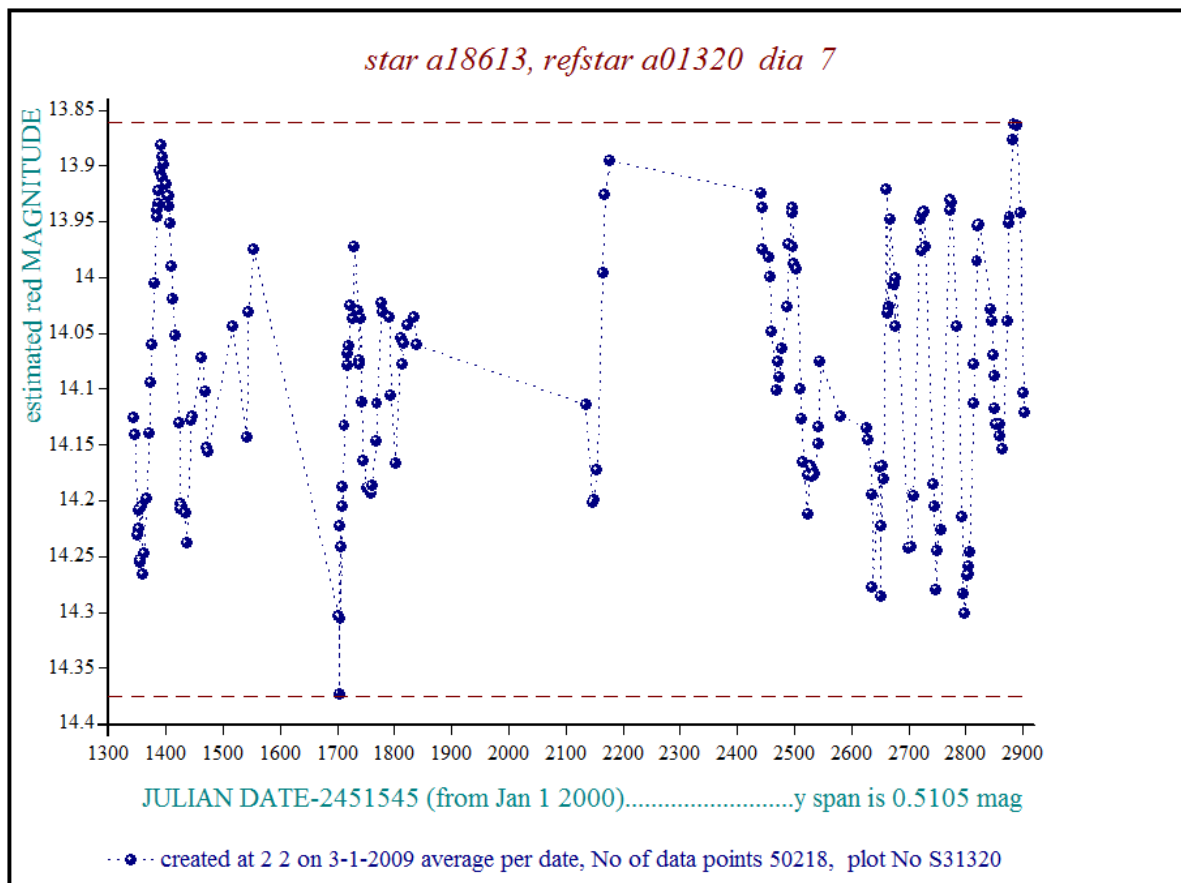

Bitmap sizes are 251, 101 and 31 pixels square, South up. The keys to the right refer to the 1<sup>st</sup> two bitmaps. The numbers in the key are those in my catalogue 'starlistA'. Stars marked with a cross have been found to be variable.

Comparison reference star(s) co-ordinates:

**a01320: 21 3 31.2 +45 20 43.66**

colour temp estimate: 3761 K

More years needed and CMC mags

Reminder: **All dates, JD and HJD are from Jan 1<sup>st</sup> 2000**

season 1: dates 1316 to 1553 is 9/8/2003 to 3/4/2004 (a)

season 2: dates 1696 to 1838 is 23/8/2004 to 12/01/2005 (z)

season 3: dates 2085 to 2177 is 16/9/2005 to 17/12/2005 (y)

season 4: dates 2442 to 2755 is 8/9/2006 to 19/7/2007 (w)

season 5: dates 2772 to 2903 is 4/8/2007 to 13/12/2007 (v)

season 6: dates 2930 to 3266 is 9/1/2008 to 10/12/2008 (u)

season 7: dates 3403 to 3539 is 26/4/2009 to 10/9/2009 (t)

*star a18613, refstar a01320 dia 7*