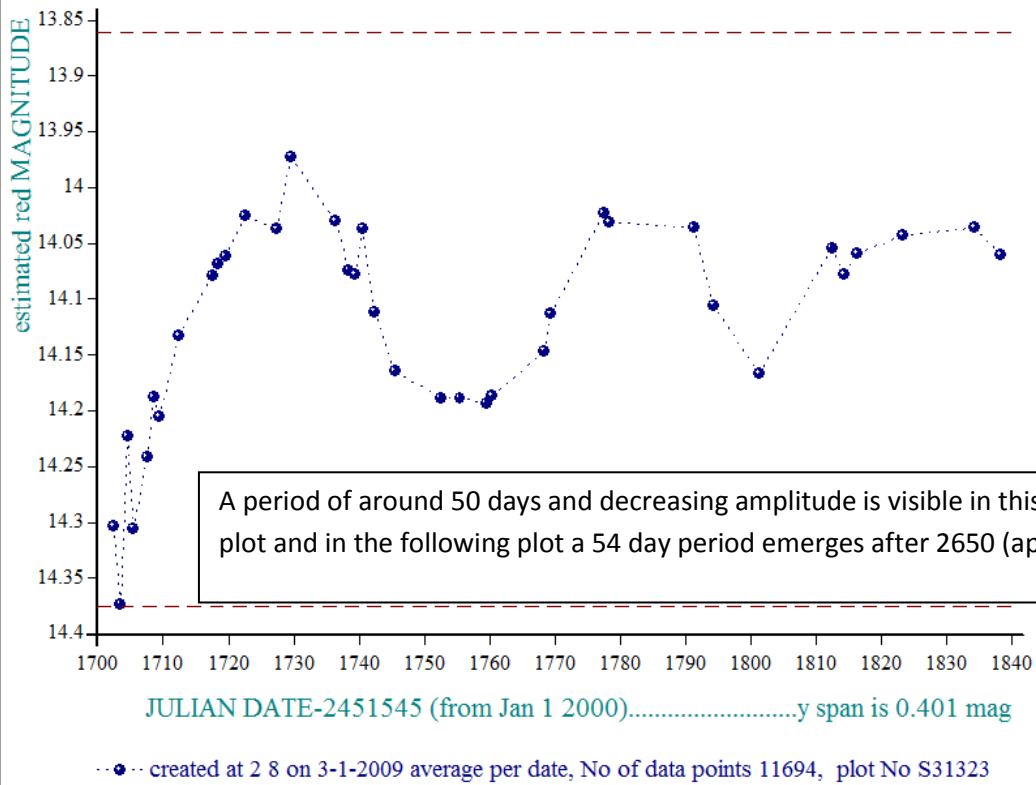

Comparison reference star(s) co-ordinates:

**a01320: 21 3 31.2 +45 20 43.66**

colour temp estimate: 3761 K

More years needed and CMC mags

Reminder: **All dates, JD and HJD are from Jan 1<sup>st</sup> 2000**

season 1: dates 1316 to 1553 is 9/8/2003 to 3/4/2004 (a)

season 2: dates 1696 to 1838 is 23/8/2004 to 12/01/2005 (z)

season 3: dates 2085 to 2177 is 16/9/2005 to 17/12/2005 (y)

season 4: dates 2442 to 2755 is 8/9/2006 to 19/7/2007 (w)

season 5: dates 2772 to 2903 is 4/8/2007 to 13/12/2007 (v)

season 6: dates 2930 to 3266 is 9/1/2008 to 10/12/2008 (u)

season 7: dates 3403 to 3539 is 26/4/2009 to 10/9/2009 (t)

*star a18613, refstar a01320 dia 7*