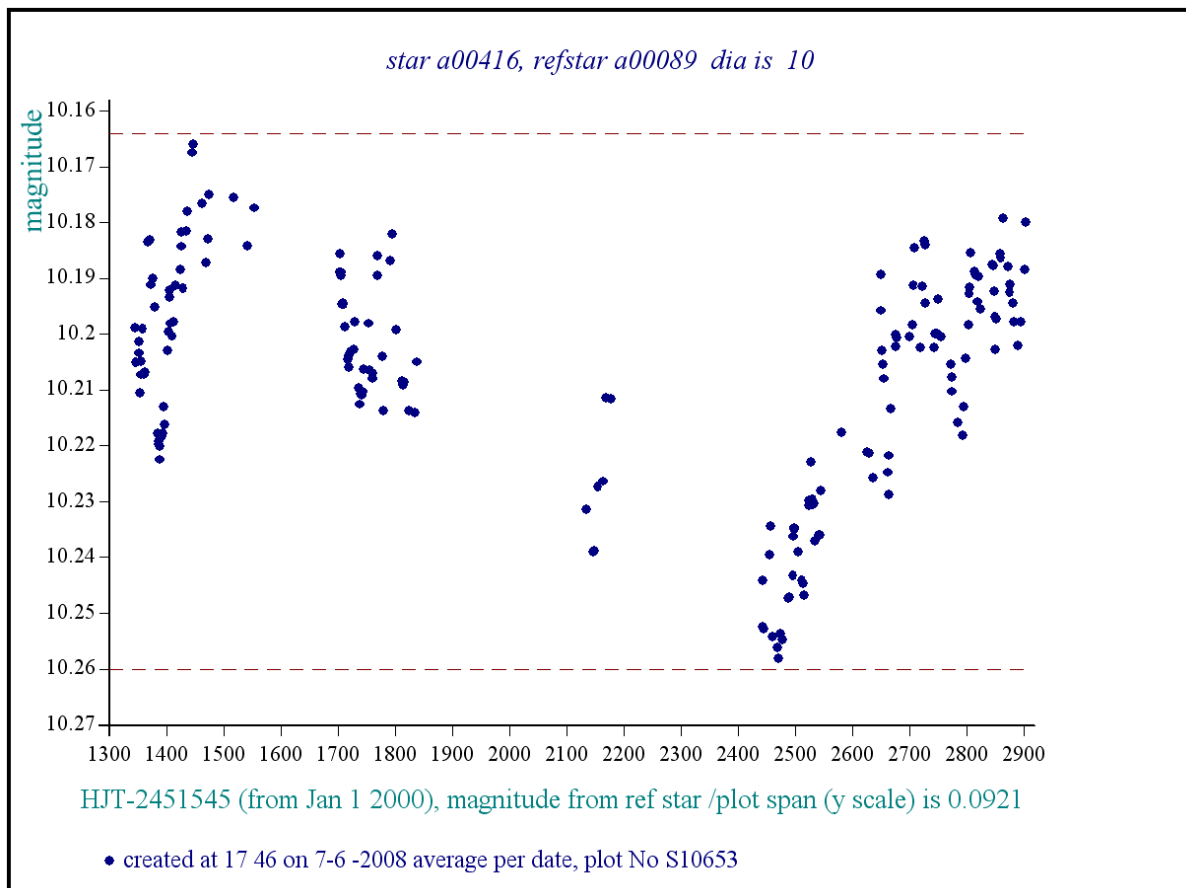

20 and half widths 31, 6 and 26d
min depth 1/2 width

Comparison reference star(s) co-ordinates:

a00089: **21 8 17.94 +46 25 32.56**

min depth 1/2 width

1390 27 19 2785 17 31 2850 16 6 2888 20 26

Reminder:

- season 1: dates 1316 to 1553 is 9/8/2003 to 3/4/2004 **(a)**
- season 2: dates 1696 to 1838 is 23/8/2004 to 12/01/2005 **(z)**
- season 3: dates 2085 to 2177 is 16/9/2005 to 17/12/2005 **(y)**
- season 4: dates 2442 to 2755 is 8/9/2006 to 19/7/2007 **(w)**
- season 5: dates 2772 to 2903 is 4/8/2007 to 13/12/2007 **(v)**
- season 6: dates 2930 to 3266 is 9/1/2008 to 10/12/2008 **(u)**
- season 7: dates 3403 to 3539 is 26/4/2009 to 10/9/2009 **(t)**

Better plots, CMC mags and 2 more years needed