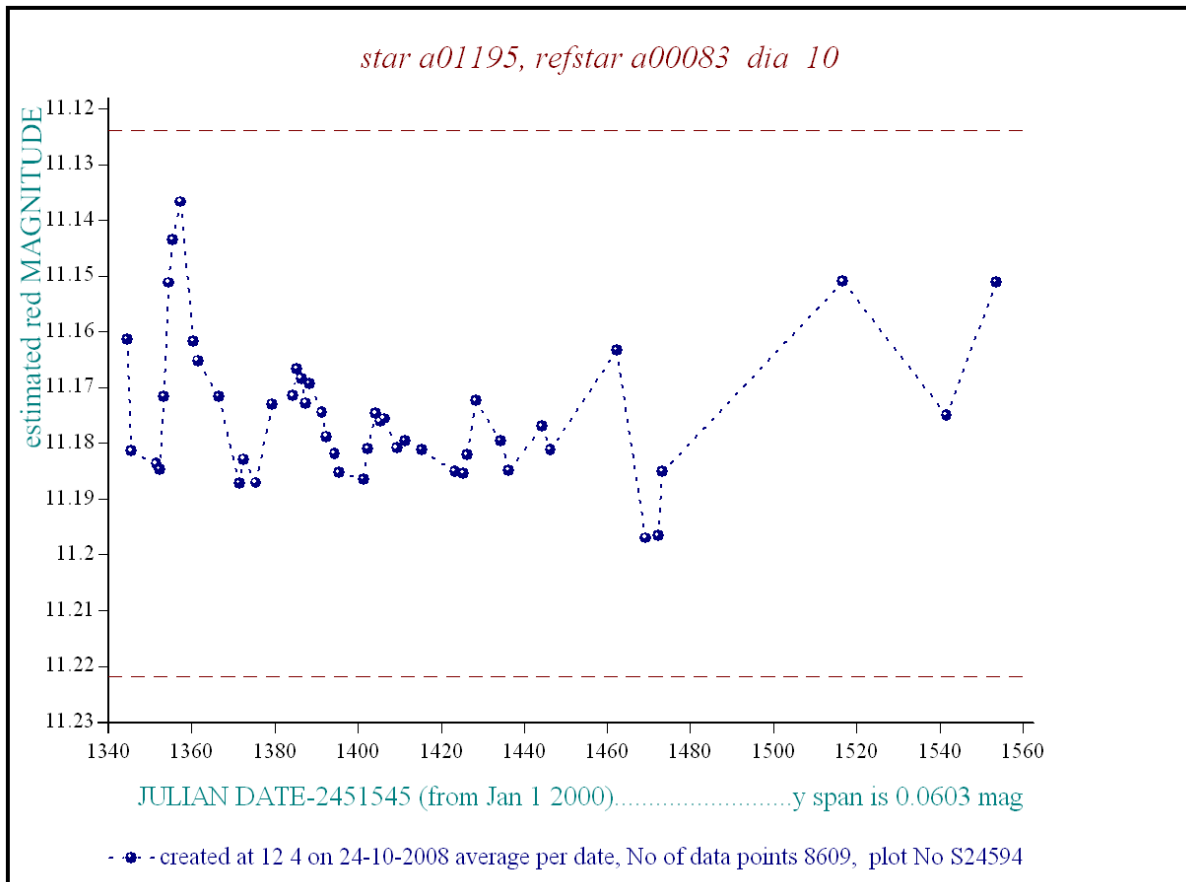

Bitmap sizes are 251, 101 and 31 pixels square, South up. The keys to the right refer to the 1st two bitmaps. The numbers in the key are those in my catalogue 'starlistA'. Stars marked with a cross have been found to be variable.

USNO B1.0 magnitudes, B1,R1,B2,R2,I2: 14.69 10.81 14.59 10.96 9.79

Misc comments :

6-5-08 irreg osc of some kind, periods around 25d in 2003, 17d in 2005

max movement **70mmag** from (to ref 1202) 11.46 to 11.53

b21, p77

Comparison reference star(s) co-ordinates:

a00083: 21 9 31.22 +46 48 45.75

a01202: 21 10 26.07 +46 58 38.32

A low level irregular red variable. Estimated colour temperature 3800K.

More years need to be added plus CMC mags

Reminder:

- season 1: dates 1316 to 1553 is 9/8/2003 to 3/4/2004 (a)
- season 2: dates 1696 to 1838 is 23/8/2004 to 12/01/2005 (z)
- season 3: dates 2085 to 2177 is 16/9/2005 to 17/12/2005 (y)
- season 4: dates 2442 to 2755 is 8/9/2006 to 19/7/2007 (w)
- season 5: dates 2772 to 2903 is 4/8/2007 to 13/12/2007 (v)
- season 6: dates 2930 to 3266 is 9/1/2008 to 10/12/2008 (u)
- season 7: dates 3403 to 3539 is 26/4/2009 to 10/9/2009 (t)