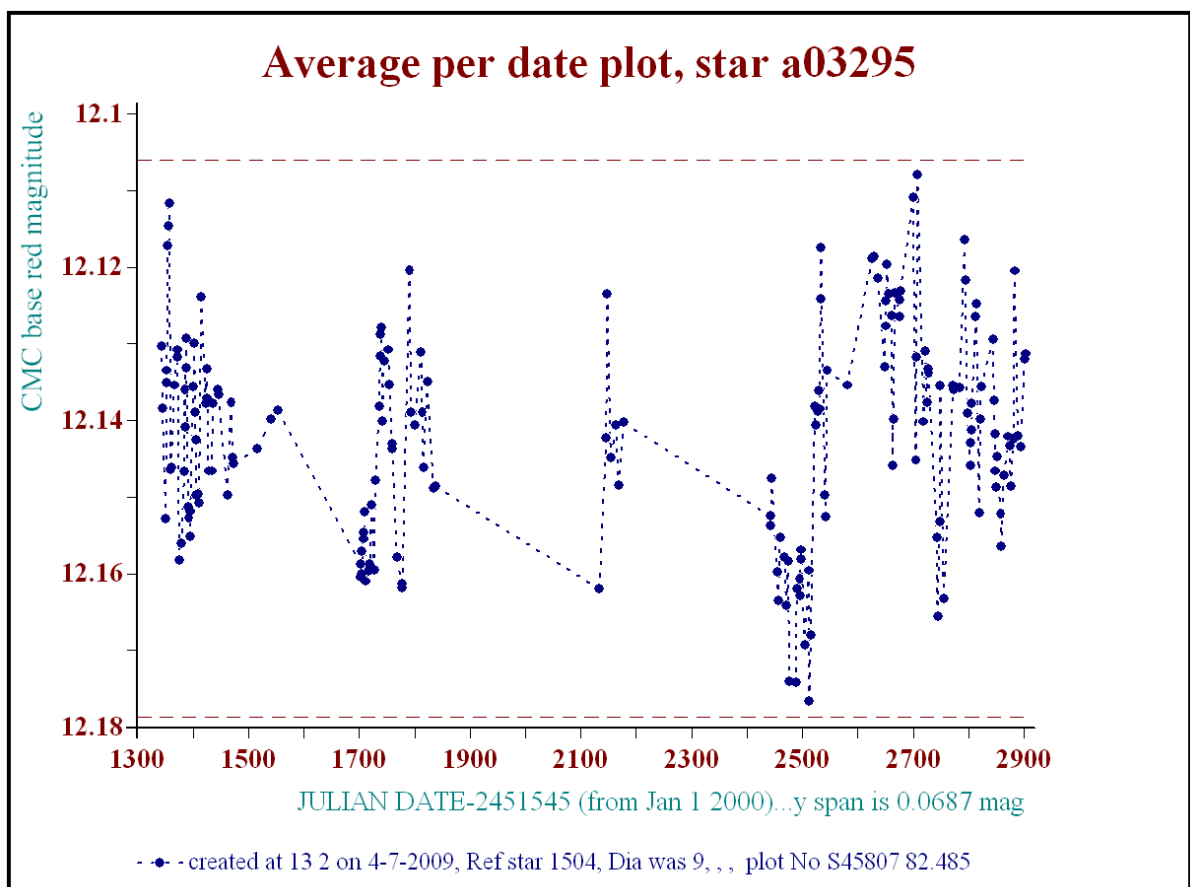

**a00124: 21 6 50.5 +46 7 0.38**

Colour temp estimate: 4171 deg.K

**More and better plots needed and more years**

Reminder:

**All dates, JD and HJD are from Jan 1<sup>st</sup> 2000**

season 1: dates 1316 to 1553 is 9/8/2003 to 3/4/2004 (a)

season 2: dates 1696 to 1838 is 23/8/2004 to 12/01/2005 (z)

season 3: dates 2085 to 2177 is 16/9/2005 to 17/12/2005 (y)

season 4: dates 2442 to 2755 is 8/9/2006 to 19/7/2007 (w)

season 5: dates 2772 to 2903 is 4/8/2007 to 13/12/2007 (v)

season 6: dates 2930 to 3266 is 9/1/2008 to 10/12/2008 (u)

season 7: dates 3403 to 3539 is 26/4/2009 to 10/9/2009 (t)

### Average per date plot, star a03295