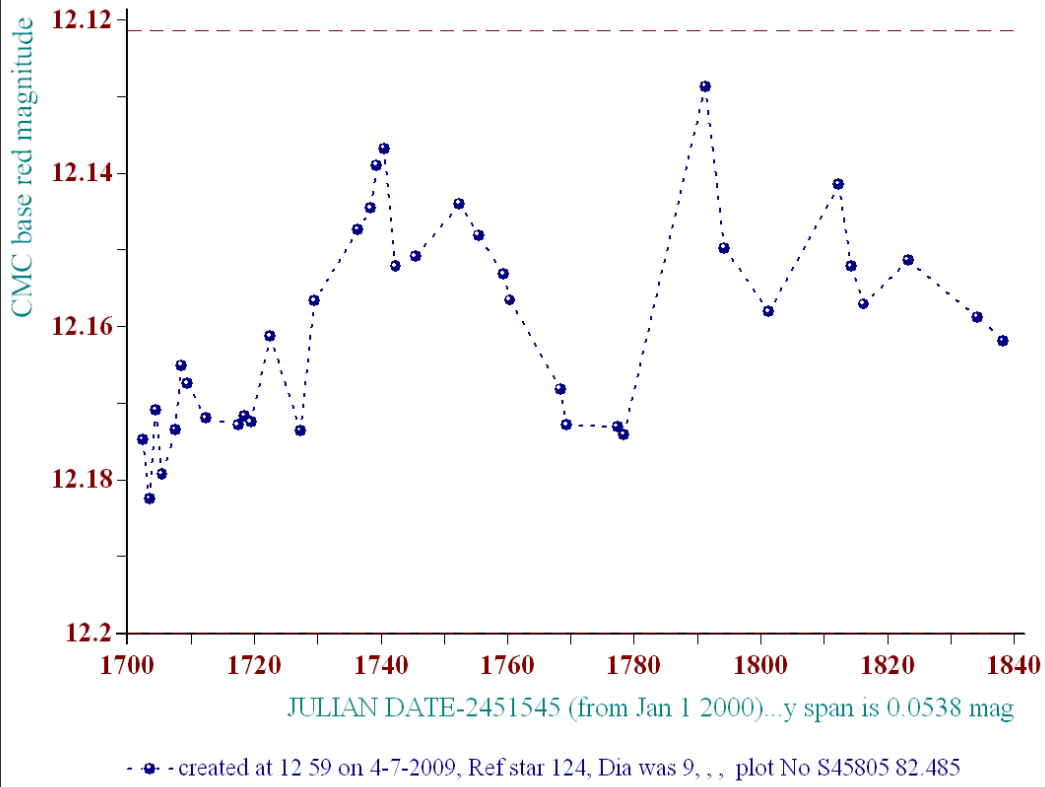

**a00124: 21 6 50.5 +46 7 0.38**

Colour temp estimate: 4171 deg.K

**More and better plots needed and more years**

Reminder:

**All dates, JD and HJD are from Jan 1<sup>st</sup> 2000**

season 1: dates 1316 to 1553 is 9/8/2003 to 3/4/2004 (a)

season 2: dates 1696 to 1838 is 23/8/2004 to 12/01/2005 (z)

season 3: dates 2085 to 2177 is 16/9/2005 to 17/12/2005 (y)

season 4: dates 2442 to 2755 is 8/9/2006 to 19/7/2007 (w)

season 5: dates 2772 to 2903 is 4/8/2007 to 13/12/2007 (v)

season 6: dates 2930 to 3266 is 9/1/2008 to 10/12/2008 (u)

season 7: dates 3403 to 3539 is 26/4/2009 to 10/9/2009 (t)

### Average per date plot, star a01504